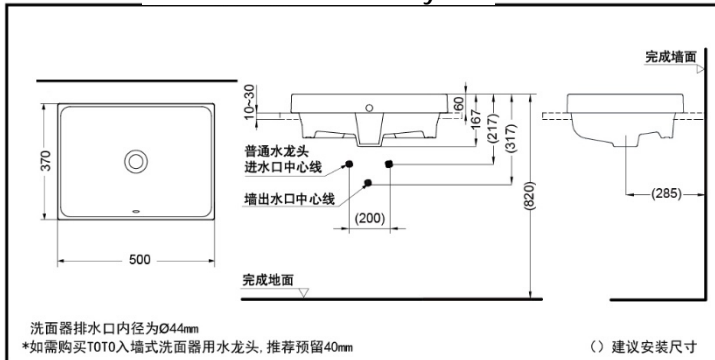

TOTO

Vessel Lavatory

LW1715B

LW1715B

Cefiontect

FEATURES

- Simple and elegant square geometry appearance creates a simple, stylish bathroom space.
- Thinner exquisite edge creates a bigger volume.
- Thin appearance with deep-buried design creates a no-splashing basin.
- Cefiontect technology applied, super smooth surface beyond the nanoscale leaves no space for dirt to stay.

LW1715B Under Counter Lavatory

*TOTO公司保留对其产品规格和尺寸更改的权利。届时，恕不另行通知。

*TOTO(CHINA) CO.,LTD. All rights reserved.

SPECIFICS

Size: 500*370*167mm
Actual Capacity: 7.0L

OTHERS

Recommend Fittings:

Classical faucet: