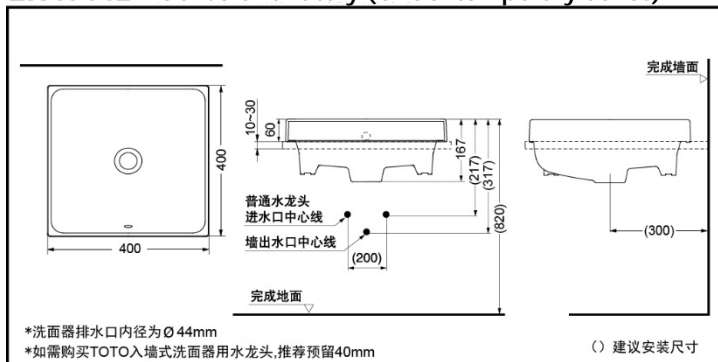

TOTO

Console Lavatory

LW1714B

Cefiontect

LW1714B

FEATURES

- Simple and elegant square geometry appearance creates a simple, stylish bathroom space.
- Thin appearance with deep-buried design creates a no-splashing basin.
- Cefiontect technology applied, super smooth surface beyond the nanoscale leaves no space for dirt to stay.

LW1714B Console Lavatory (CI Contemporary Series)

*TOTO公司保留对其产品规格和尺寸更改的权利。届时,恕不另行通知。
*TOTO(CHINA) CO.,LTD. All rights reserved.

SPECIFICS

Size: 400*400*60mm
Volume: 5L

OTHERS

Series: CI Contemporary Series
Recommend Fittings:
Contemporary faucet:
DL369-1/DL370R/
DLB310-1/DLB309-1/DL368-1