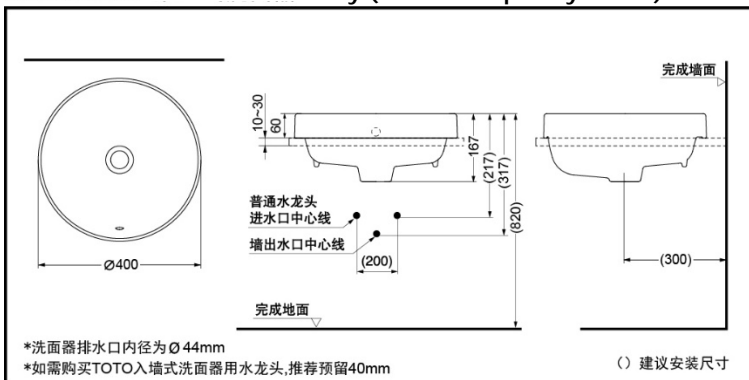

TOTO

Console Lavatory

LW1704B

LW1704B

Cefiontect

FEATURES

- Compact rounded vessel appearance gives a feeling of elegance and exquisite.
- Thin appearance with deep-buried design creates a no-splashing basin.
- Cefiontect technology applied, super smooth surface beyond the nano-scale leaves no space for dirt to stay.

LW1704B Console Lavatory (CI Contemporary Series)

*TOTO公司保留对其产品规格和尺寸更改的权利。届时,恕不另行通知。

*TOTO(CHINA) CO.,LTD. All rights reserved.

SPECIFICS

Size: $\varnothing 400 \times 60\text{mm}$

Volume: 4L

OTHERS

Series: CI Contemporary Series