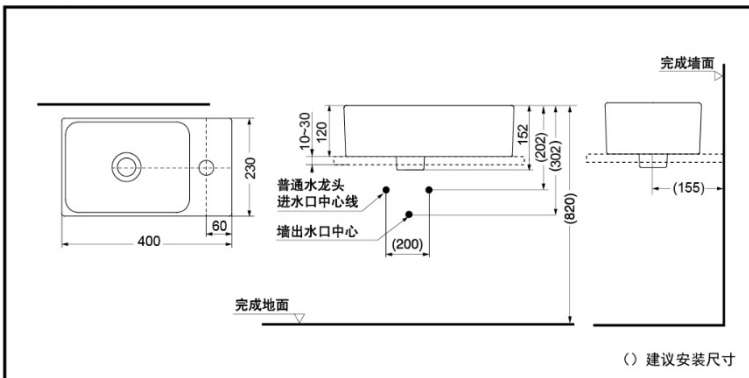

TOTO

Vessel Basin for Hands

LW1634B

Cefiontect

LW1634B

FEATURES

- Small wash basin in depth, compact and simple.
- Thinner exquisite edge creates a bigger volume.
- Thin appearance with deep-buried design creates a no-splashing basin.
- Cefiontect technology applied, super smooth surface beyond the nanoscale leaves no space for dirt to stay.

LW1634B Vessel Basin for Hands

*TOTO公司保留对其产品规格和尺寸更改的权利。届时，恕不另行通知。

*TOTO(CHINA) CO.,LTD. All rights reserved.

SPECIFICS

Size: 400*230*152mm

OTHERS

Come with drainage fittings.
Recommend Fittings:
RAMO faucet: DL320V9
(special for this lavatory)
Contemporary faucet: DL104R