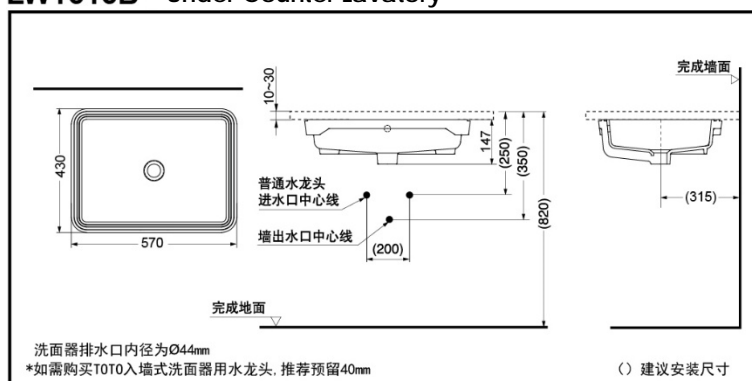

TOTO Under Counter Lavatory

LW1515B

LW1515B

FEATURES

- Clean appearance of the compact, simple lines creates a clean sanitary environment.
- Square appearance by clean lines
- Under counter lavatory can fit all kinds of countertop and save the space.
- Cefiontect technology applied, super smooth surface beyond the nanoscale leaves no space for dirt to stay.

LW1515B Under Counter Lavatory

*TOTO(CHINA) CO.,LTD. All rights reserved.

SPECIFICS

Size: 570*430mm
Basin size: 500*360mm
Actual capacity: 7.8L

OTHERS

Recommend Fittings:
Classical faucet:
DL224/DL224A
DLB202/DLB202A
Contemporary faucet:
DL369/DLB309-1
DL226R/DLB203-1