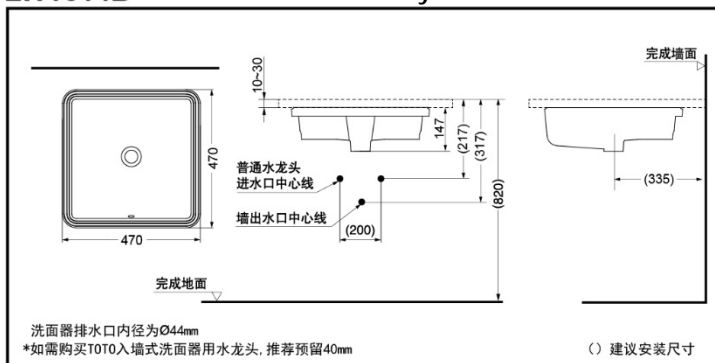

TOTO Under Counter Lavatory

LW1514B

Cefiontect

LW1514B Under Counter Lavatory

*TOTO公司保留对其产品规格和尺寸更改的权利。届时，恕不另行通知。
*TOTO(CHINA) CO.,LTD. All rights reserved.

LW1514B

FEATURES

- Clean appearance of the compact, simple lines creates a clean sanitary environment.
- Square appearance by clean lines
- Under counter lavatory can fit all kinds of countertop and save the space.
- Cefiontect technology applied, super smooth surface beyond the nanoscale leaves no space for dirt to stay.

SPECIFICS

Size: 470*470mm
Basin size: 400*400mm
Actual capacity: 7.8L

OTHERS

Recommend Fittings:
Classical faucet:
DL224/DL224A
DLB202/DLB202A
Contemporary faucet:
DL369/DLB309-1
DL226R/DLB203-1