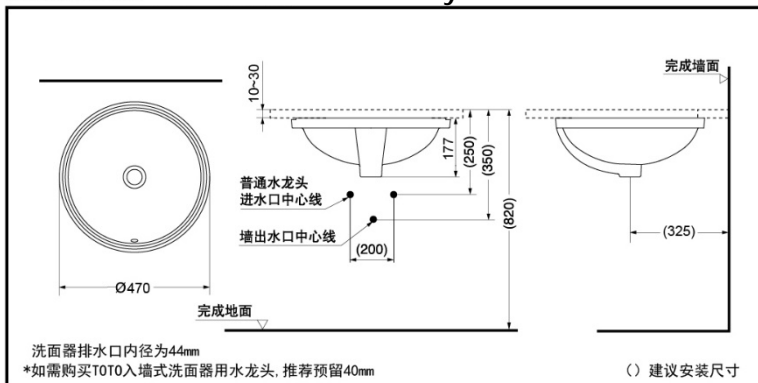

TOTO

Undercounter Lavatory

LW1504B

LW1504B

Cefiontect

FEATURES

- Clean appearance of the compact, simple lines creates a clean sanitary environment.
- Natural smooth curves.
- Undercounter basin can mix with all kinds of countertop and save the space.
- Cefiontect technology applied, super smooth surface beyond the nanoscale leaves no space for dirt to stay.

LW1504B Undercounter Lavatory

*TOTO公司保留对其产品规格和尺寸更改的权利。届时, 恕不另行通知。

*TOTO(CHINA) CO.,LTD. All rights reserved.

SPECIFICS

Size: $\Phi 470\text{mm}$
Basin: $\Phi 400\text{mm}$
Volume: 5.5L

OTHERS

Recommend Fittings:
Contemporary Faucet:
DL225/ DL370