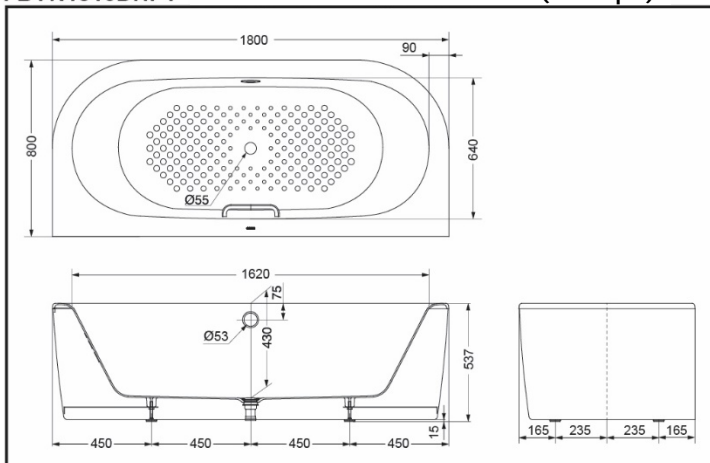

TOTO

Enameled Cast Iron Bathtub (D Shape)

FBYN1816DPT (w/o Handles)
FBYN1816DHPT (w/ Handles)

FBYN1816DPT
FBYN1816DHPT
w/ Drainage Fittings

FEATURES

- D shape simple design.
- Smaller radius fillets create more clear profile.
- New skirts are more perfectly harmony with the bathtub.
- Brand new design vivid streamline handle.
- Super smooth leaves no space for dirt to stay.
- Anti-slip bathtub bottom.

FBYN1816DPT
FBYN1816DHPT Enameled Cast Iron Bathtub (D Shape)

*TOTO公司保留对其产品规格和尺寸更改的权利。届时，恕不另行通知。
*TOTO(CHINA) CO.,LTD. All rights reserved.

SPECIFICS

Size: 1800*800*537mm
Volume: 210L