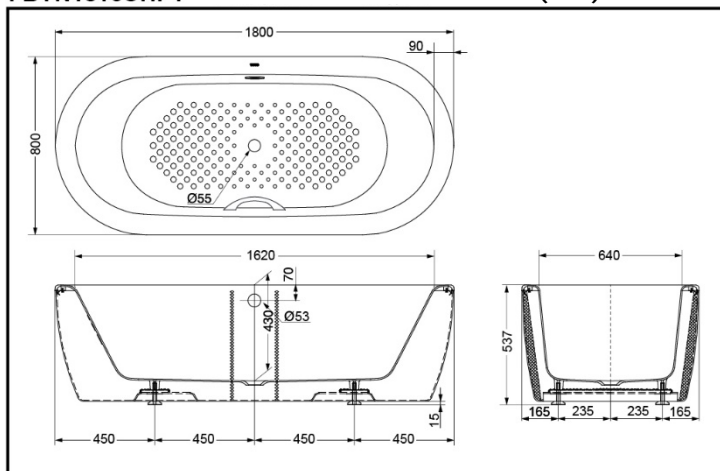

TOTO

Enameled Cast Iron Bathtub

FBYN1816CPT (w/o handles)

FBYN1816CHPT (w/ handles)

FBYN1816CPT
FBYN1816CHPT
w/ Drainage Fittings

FEATURES

- Fashion simple look.
- Smaller radius fillets create more clear profile.
- New skirts are more perfectly harmony with the bathtub.
- Brand new design vivid streamline handle.
- Super smooth leaves no space for dirt to stay.
- Anti-slip bathtub bottom.

FBYN1816CPT
FBYN1816CHPT Enameled Cast Iron Bathtub (skirt)

*TOTO公司保留对其产品规格和尺寸更改的权利。届时，恕不另行通知。

*TOTO(CHINA) CO.,LTD. All rights reserved.

SPECIFICS

Size: 1800*800*537mm

Volume: 210L

OTHERS

w/ Drainage Fittings