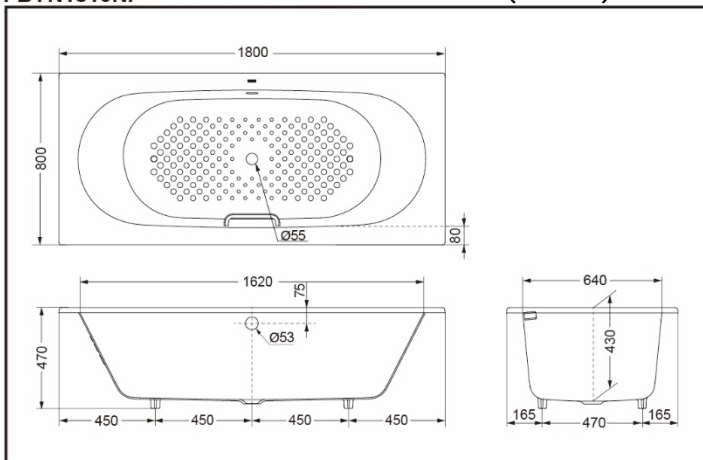

FBYN1810NP (w/o handle)
FBYN1810NHP (w/ handle)

FEATURES

- Fashion simple appearance.
- Smaller fillets create a clearer outline.
- Brand new fashion simple handle.
- Vivid streamline design.
- Humanity design gives an elegant, graceful and comfortable experience.

FBYN1810NHP
FBYN1810NP Enameled Cast Iron Bathtub (No Skirt)

* TOTO公司保留对其产品规格和尺寸更改的权利。届时，恕不另行通知。

*TOTO(CHINA) CO.,LTD. All rights reserve.

SPECIFICS

Size: 1800*800*470mm
Volume: 210L

OTHERS

Drainage fittings need a separate order.