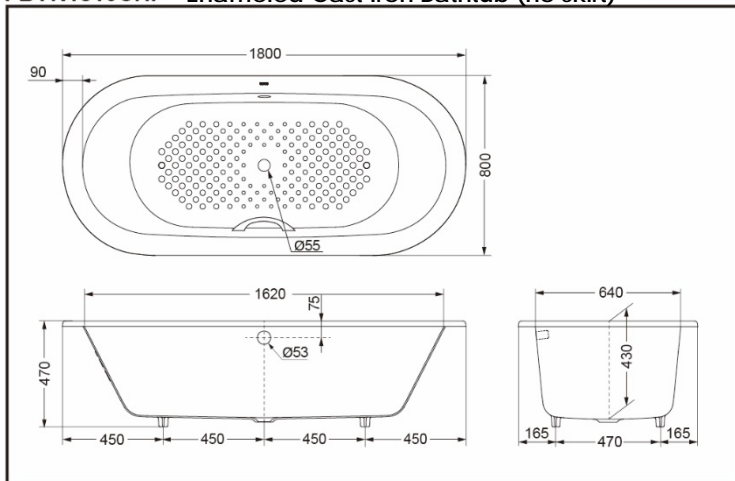

FBYN1810CP (w/o handles)
FBYN1810CHP (w/ handles)

FEATURES

- Fashion simple look.
- Smaller radius fillets create more clear profile.
- Brand new design vivid streamline handle.
- Super smooth leaves no space for dirt to stay.
- Anti-slip bathtub bottom.

FBYN1810CP
FBYN1810CHP Enameled Cast Iron Bathtub (no skirt)

*TOTO公司保留对其产品规格和尺寸更改的权利。届时，恕不另行通知。
*TOTO(CHINA) CO.,LTD. All rights reserved.

SPECIFICS

Size: 1800*800*470mm
Volume: 210L

OTHERS

w/o Drainage Fittings.
Recommend Fittings:
Drainage fitting DB505R-3