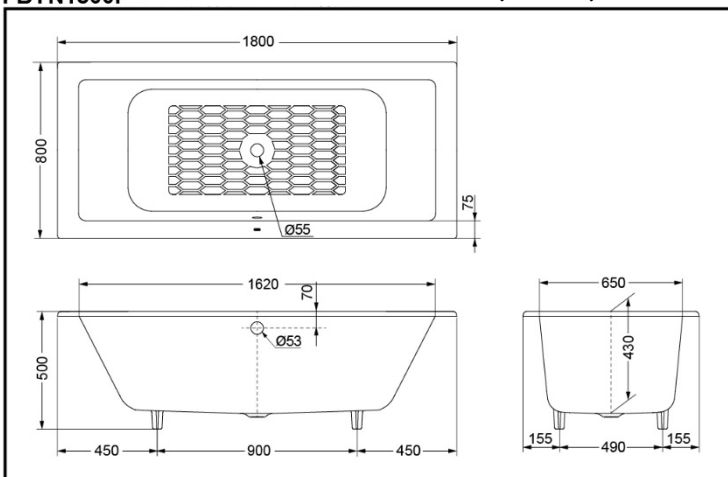

FBYN1800P (w/o handle)
FBYN1800HP (w/ handle)

FEATURES

- Fashion simple appearance.
- Smaller fillets create a clearer outline.
- Brand new fashion simple handle.
- Vivid streamline design.
- Humanity design gives an elegant, graceful and comfortable experience.

FBYN1800HP
FBYN1800P : Enameled Cast Iron Bathtub (No Skirt)

*TOTO公司保留对其产品规格和尺寸更改的权利。届时，恕不另行通知。

*TOTO(CHINA) CO.,LTD. All rights reserve.

SPECIFICS

Size: 1800*800*500mm
Volume: 210L

OTHERS

Drainage fittings need a separate order.
Recommend fittings:
Drainage fitting DB505R-3A/B