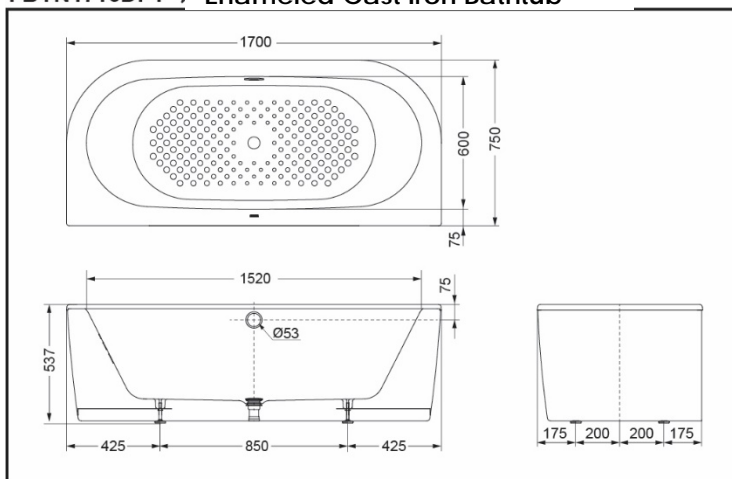

FBYN1716DPT ( w/o handle )  
FBYN1716DHPT ( with handle )

### FEATURES

- D-shape design is suitable to place against the wall.
- Create an elegant bathing space with all kinds of sanitary wares.
- Comfortable and durable humanized design.
- Fashion, simple design.

### SPECIFICS

Size: 1700\*750\*537mm  
Volume: 187L