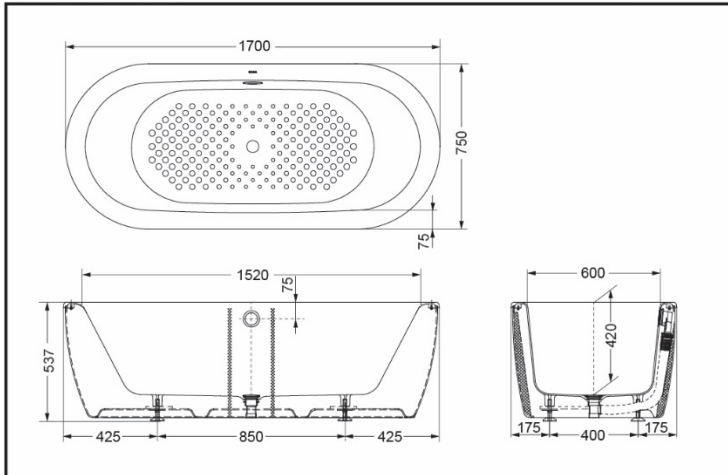

FBYN1716CPT ( w/o handle )  
FBYN1716CHPT ( with handle )

### FEATURES

- Fashion, simple design.
- Smaller fillet radius makes a clear appearance.
- New-design one-piece skirt naturally merges the bathtub and the skirt.
- New-design fashion handle takes an energetic streamline design.
- Debris, mold and bacteria are prevented from sticking to ceramic surfaces.
- Non-slipping bottom.

FBYN1716CHPT  
FBYN1716CPT Enameled Cast Iron Bathtub

\*TOTO 公司保留对其产品规格和尺寸更改的权利。届时，恕不另行通知。

\*TOTO(CHINA) CO.,LTD. All rights reserved.

### SPECIFICS

Size: 1700\*750\*537mm  
Volume: 187L