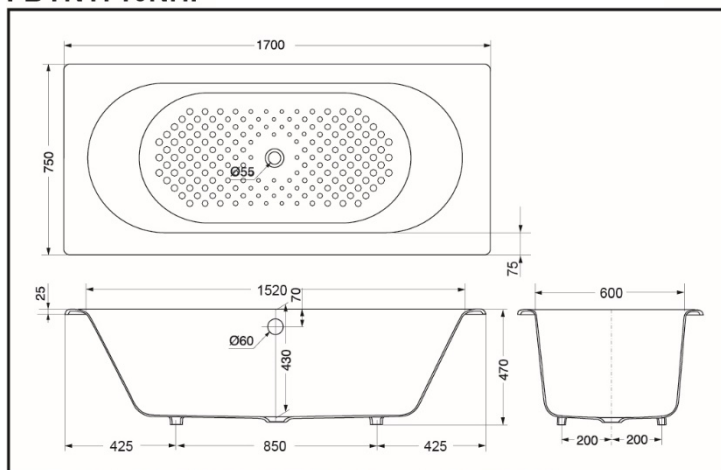

FBYN1710NP (w/o handle)
FBYN1710NHP (with handle)

FEATURES

- Simple, fashion design.
- Create an elegant bathing space with all kinds of sanitary wares.
- Comfortable and durable humanized design.

FBYN1710NP
FBYN1710NHP Enameled Cast Iron Bathtub

*TOTO公司保留对其产品规格和尺寸更改的权利。届时，恕不另行通知。

*TOTO(CHINA) CO.,LTD. All rights reserved.

SPECIFICS

Size: 1700*750*470mm
Volume: 185L

OTHERS

No drainage fittings.
Recommend fittings:
drainage fitting
DB505R-3/DB504R-3