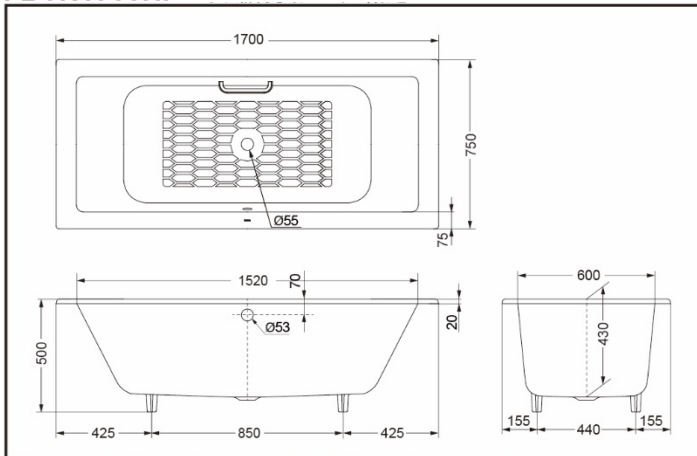

FBYN1700P (w/o handle)
FBYN1700HP (with handle)

FEATURES

- Simple, fashion design.
- Create an elegant bathing space with all kinds of sanitary wares.
- Comfortable and durable humanized design.
- New-design simple fashion handle.
- Streamline design.
- Non-slipping bottom.

FBYN1700P
FBYN1700HP Enameled Cast Iron Bathtub

*TOTO公司保留对其产品规格和尺寸更改的权利。届时，恕不另行通知。

*TOTO(CHINA) CO.,LTD. All rights reserved.

SPECIFICS

Size: 1700*750*500mm

Volume: 187L

OTHERS

No drainage fittings.