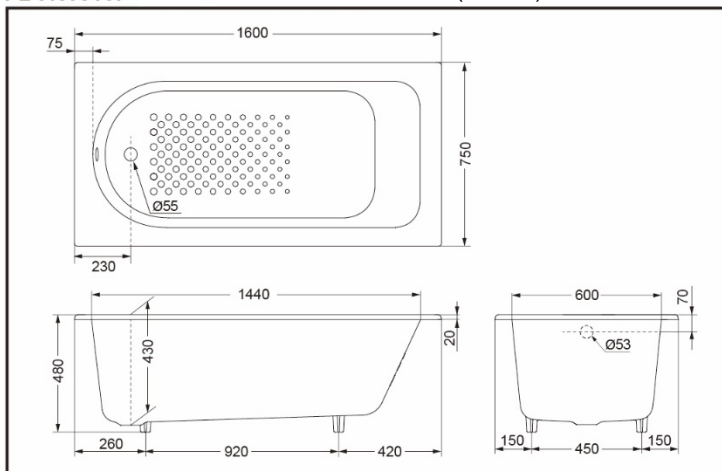

FBYN1610P (w/o handles)
FBYN1610HP (w/ handles)

FEATURES

- Fashion simple appearance.
- Smaller fillets create a clearer outline.
- Brand new fashion simple handle.
- Vivid streamline design.
- Humanity design gives an elegant, graceful and comfortable experience.

FBYN1610HP
FBYN1610P Enameled Cast Iron Bathtub (no Skirt)

SPECIFICS

Size: 1600*750*480mm
Volume: 162L

OTHERS

Drainage fittings need a separate order.

Recommend fittings:
Drainage fitting DB505R-2

*TOTO公司保留对其产品规格和尺寸更改的权利。届时，恕不另行通知。
*TOTO(CHINA) CO.,LTD. All rights reserve.