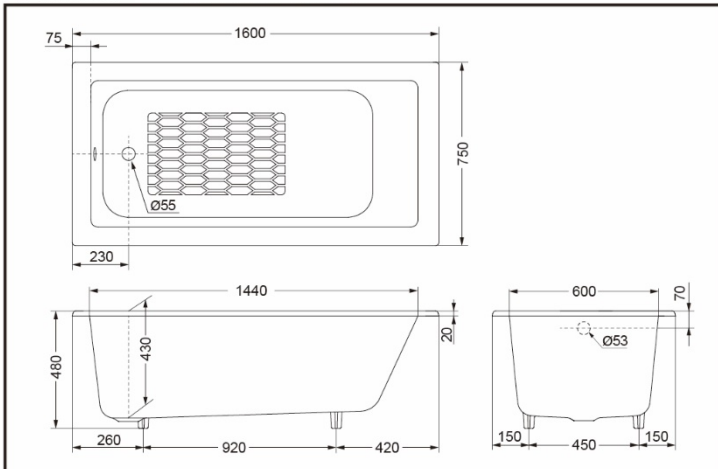

FBYN1600P (w/o handles)
FBYN1600HP (w/ handles)

FEATURES

- Fashion simple appearance.
- Smaller fillets create a clearer outline.
- Brand new fashion simple handle.
- Vivid streamline design.
- Humanity design gives an elegant, graceful and comfortable experience.

FBYN1600HP
FBYN1600P Enameled Cast Iron Bathtub (no Skirt)

*TOTO公司保留对其产品规格和尺寸更改的权利。届时，恕不另行通知。
*TOTO(CHINA) CO.,LTD. All rights reserve.

SPECIFICS

Size: 1600*750*480mm
Volume: 167L

OTHERS

Drainage fittings need a separate order.