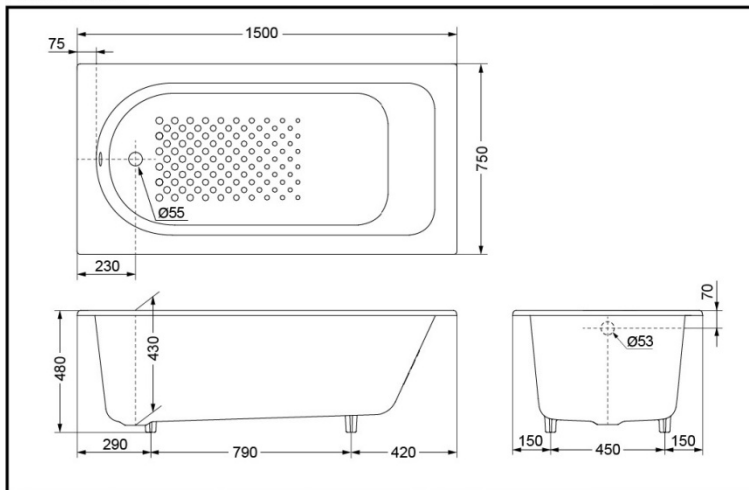

FBYN1510P (w/o handle)
FBYN1510HP (w/ handle)

产品特点

- Fashion simple appearance.
- Smaller fillets create a clearer outline.
- Brand new fashion simple handle.
- Vivid streamline design.
- Humanity design gives an elegant, graceful and comfortable experience.

FBYN1510HP
FBYN1510P Enameled Cast Iron Bathtub (No Skirt)

*TOTO公司保留对其产品规格和尺寸更改的权利。届时，恕不另行通知
TOTO(CHINA) CO.,LTD. All rights reserve.

产品规格

Size : 1500*750*480mm
Volume : 147L

其他

Drainage fittings need a separate order.