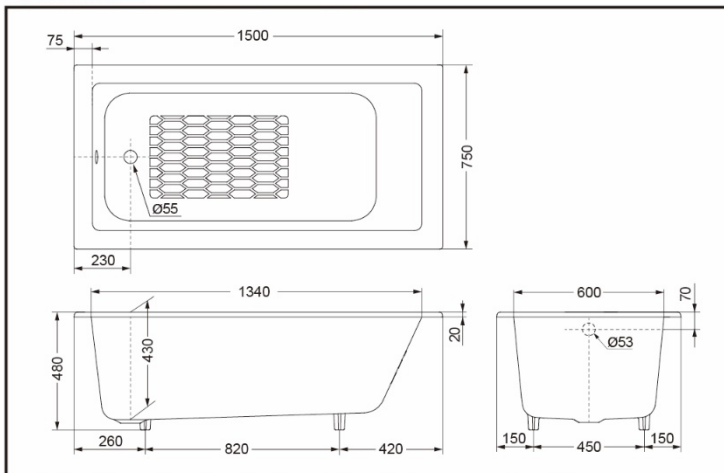

FBYN1500P (w/o handle)
FBYN1500HP (w/ handle)

FEATURES

- Fashion simple appearance.
- Smaller fillets create a clearer outline.
- Brand new fashion simple handle.
- Vivid streamline design.
- Humanity design gives an elegant, graceful and comfortable experience.

FBYN1500HP
FBYN1500P · Enameled Cast Iron Bathtub (No Skirt)

* TOTO公司保留对其产品规格和尺寸更改的权利。届时，恕不另行通知。

*TOTO(CHINA) CO.,LTD. All rights reserve.

SPECIFICS

Size: 1500*750*480mm
Volume : 150L

OTHERS

Drainage fittings need a separate order.
Recommend fittings:
Drainage fitting DB505R-2A/B