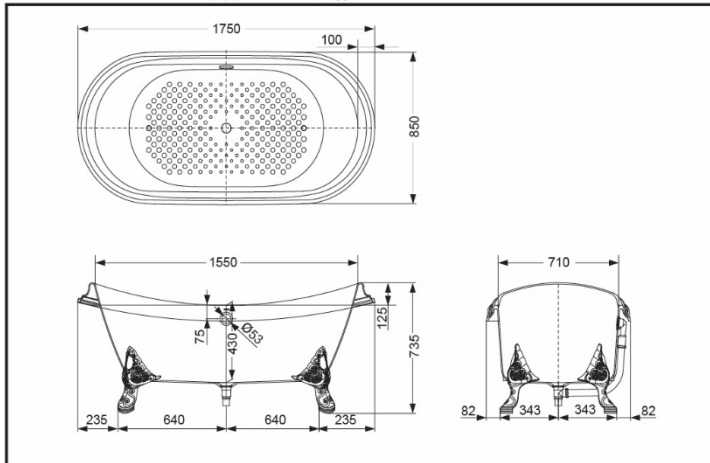

### FEATURES

- New stylish simple look.
- Smaller fillet creates a more direct bathtub profile.
- A collection of elegance and comfort.
- A more beautiful bathtub body with new-design metal drainage fittings.
- New design electroplating legs give the bathtub more quality feelings.

FBY1756PTG  
FBY1756PTN Enameled Cast Iron Bathtub

\*TOTO公司保留对其产品规格和尺寸更改的权利。届时，恕不另行通知。

\*TOTO(CHINA) CO.,LTD. All rights reserved.

### SPECIFICS

Size: 1750\*850\*735mm

Capacity: 237L