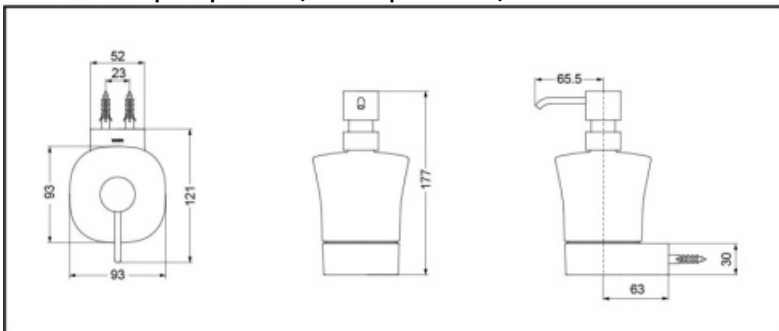

DSS43

FEATURES

- Elegant design.
- Easy to use and install.

DSS43 Soap Dispenser (Urbanique Series)

*TOTO(CHINA) CO.,LTD. All rights reserved.

SPECIFICS

Size: 93*121*177mm

OTHERS