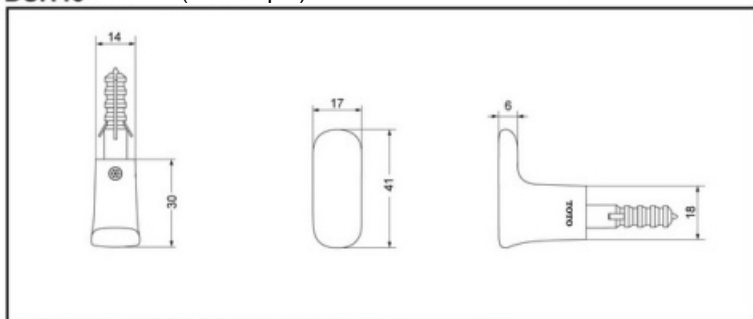

DSH43

FEATURES

- Gorgeous look.
- Easy to install and use.

DSH43 Hook (Urbanique)

*TOTO(CHINA) CO.,LTD. All rights reserved.

SPECIFICS

Size: 17*31*41mm

OTHERS