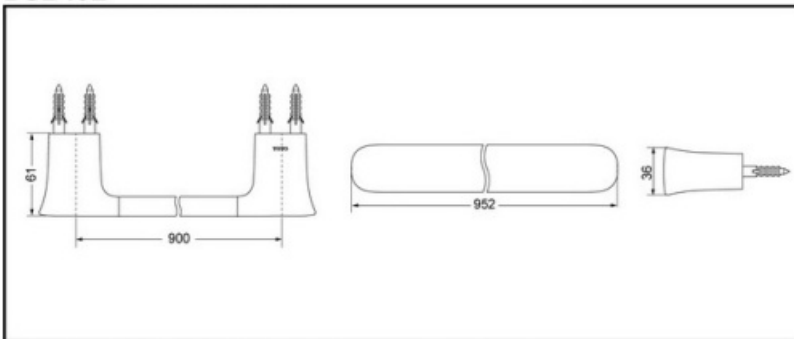

DSB43L

FEATURES

- Gorgeous look.
- Easy to install and use.

DSB43L Towel Bar

*TOTO(CHINA) CO.,LTD. All rights reserved.

SPECIFICS

Size: 953*61*37mm

OTHERS