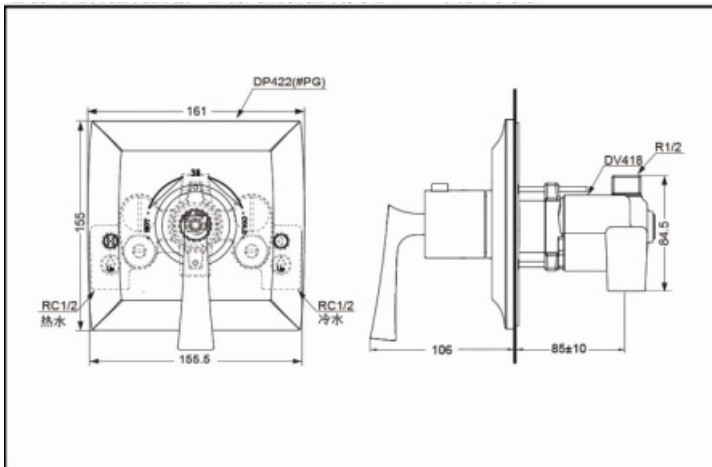

DP422(chromium)/DP422#PG(gold)
DV418

FEATURES

- Smooth curves and profiles make a sensitive and graceful classical feel.
- Easy-use thermostatic valve creates a more comfortable showering experience.

DP422(#PG)+DV418

Wall-Mounted Mixer Panel + Valve Cartridge (CII Classical Series)

*TOTO(CHINA) CO.,LTD. All rights reserved.

SPECIFICS

Water Supply:

0.05MPa(dynamic pressure)

~0.75MPa(static pressure)

OTHERS

Series: CII Classical Series