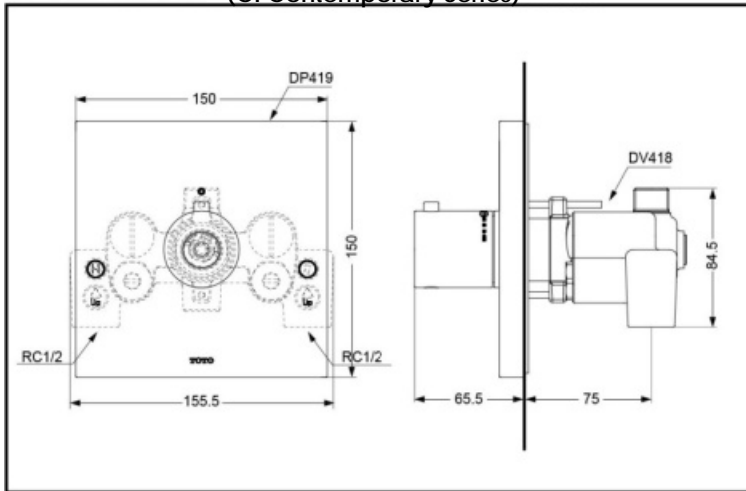

DP419/DV418

DP420/DV420
(ON/OFF switch)
DP421/DV421
(2 spray switch
ON/OFF switch)

FEATURES

- Elegant profile creates simple bathing environment.
- Clean vivid appearance design.

DP419+DV418 Wall-Mounted Mixer Panel/ Valve Cartridge (CI Contemporary Series)

SPECIFICS

Water Supply :
0.05MPa(dynamic pressure) ~
0.75MPa(static pressure)

DP420+DV420 Wall-Mounted Mixer Panel/ Valve Cartridge (CI Contemporary Series)

OTHERS

Series: CI Contemporary Series

DP421+DV421 Wall-Mounted Mixer Panel/ Valve Cartridge (CI Contemporary Series)