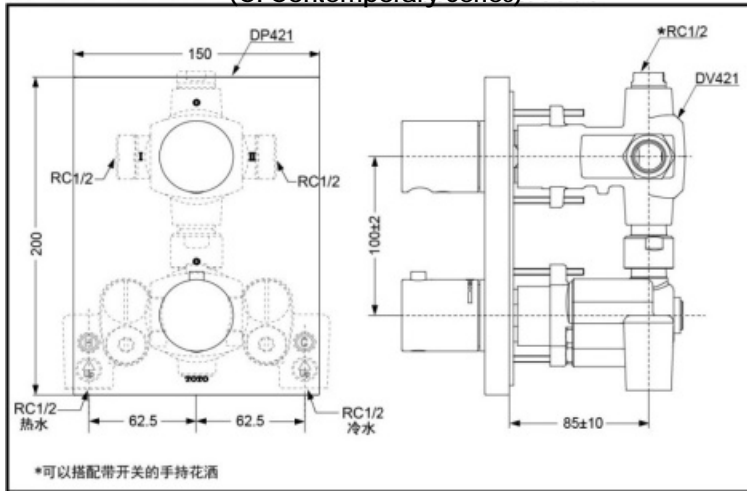

SPECIFICS

Water Supply :
0.05MPa(dynamic pressure) ~
0.75MPa(static pressure)

DP420+DV420 Wall-Mounted Mixer Panel/ Valve Cartridge (CI Contemporary Series)

OTHERS

Series: CI Contemporary Series

DP421+DV421 Wall-Mounted Mixer Panel/ Valve Cartridge (CI Contemporary Series)