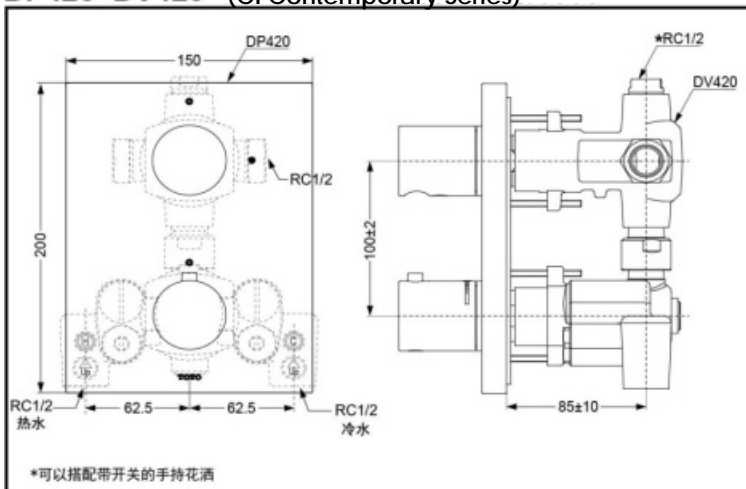

DP419/DV418

DP420/DV420
(ON/OFF switch)
DP421/DV421
(2 spray switch
ON/OFF switch)

FEATURES

- Elegant profile creates simple bathing environment.
- Clean vivid appearance design.

DP419+DV418 Wall-Mounted Mixer Panel/ Valve Cartridge (CI Contemporary Series)

SPECIFICS

Water Supply :
0.05MPa(dynamic pressure) ~
0.75MPa(static pressure)

DP420+DV420 Wall-Mounted Mixer Panel/ Valve Cartridge (CI Contemporary Series)

OTHERS

Series: CI Contemporary Series

DP421+DV421 Wall-Mounted Mixer Panel/ Valve Cartridge (CI Contemporary Series)