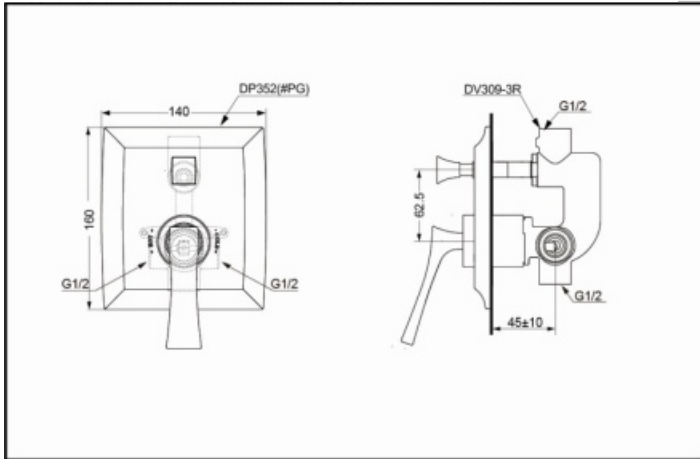

DP352(chromium)
/DP352#PG(gold)
DV309-3R
(2 switch/On/off switch)

DP353(chromium)
/DP353#PG(gold)
DV311-3
(on/off switch)

DP353/DP353#PG
DV311-3

FEATURES

- Smooth curves and profiles make a sensitive and graceful classical feel.
- Easy-use thermostatic valve creates a more comfortable showering experience.

DP352(#PG)+DV309-3R

Wall-Mounted Mixer Panel + Valve Cartridge (CII Classical Series)