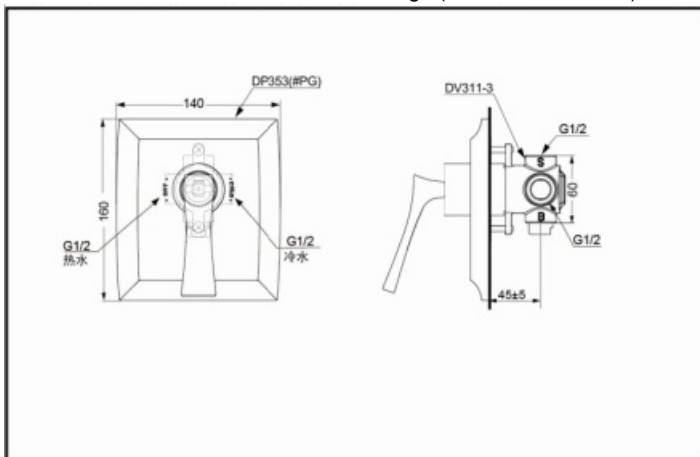

### SPECIFICS

Water Supply:

0.05MPa(dynamic pressure)

~0.75MPa(static pressure)