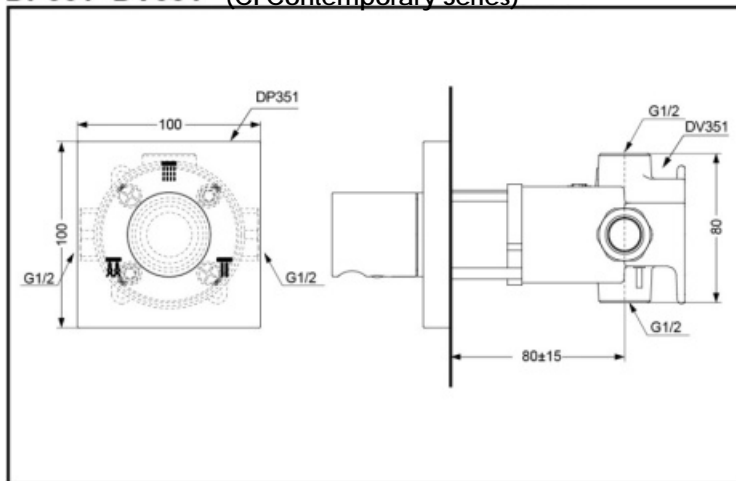

DP351+DV351 (CI Contemporary Series)

*TOTO(CHINA) CO.,LTD. All rights reserved.