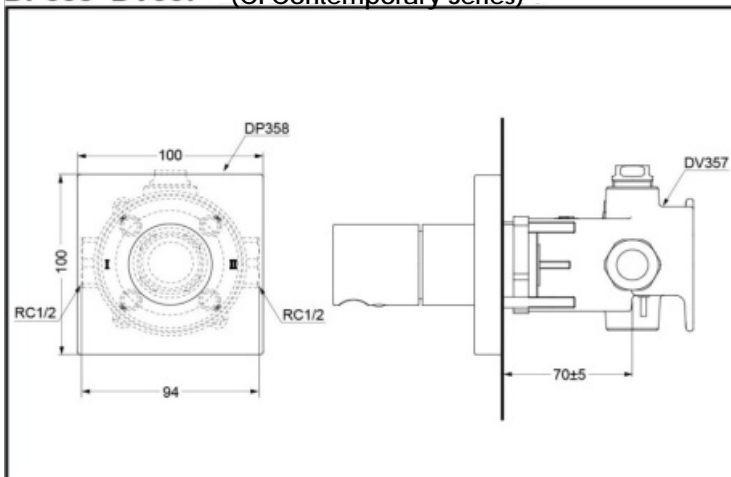

DP350/DV105R
 (ON/OFF switch)
 DP358/DV357
 (2 spray switch)
 DP347/DV104
 (2 spray switch/
 ON/OFF switch)
 DP351/DV351
 (3 spray switch)

FEATURES

- Elegant profile creates simple bathing environment.
- Clean vivid appearance design.

DP350+DV105R Wall-Mounted Mixer Panel/ Valve Cartridge (CI Contemporary Series)

DP358+DV357 Wall-Mounted Mixer Panel/ Valve Cartridge (CI Contemporary Series)

SPECIFICS

Water Supply:
 0.05MPa(dynamic pressure) ~
 0.75MPa(static pressure)