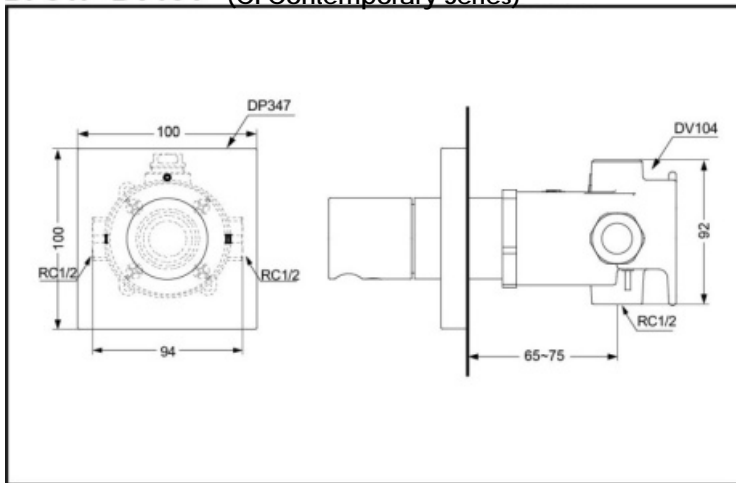

DP347+DV104 (CI Contemporary Series)