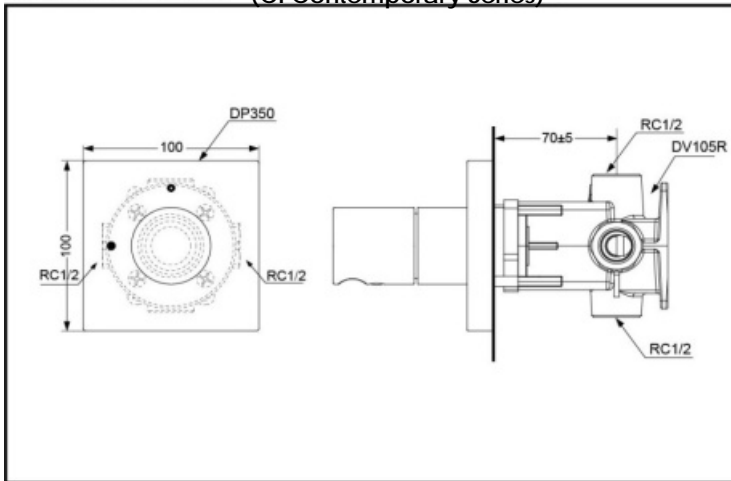

DP350/DV105R
 (ON/OFF switch)
 DP358/DV357
 (2 spray switch)
 DP347/DV104
 (2 spray switch/
 ON/OFF switch)
 DP351/DV351
 (3 spray switch)

FEATURES

- Elegant profile creates simple bathing environment.
- Clean vivid appearance design.

DP350+DV105R Wall-Mounted Mixer Panel/ Valve Cartridge (CI Contemporary Series)

DP358+DV357 Wall-Mounted Mixer Panel/ Valve Cartridge (CI Contemporary Series)

SPECIFICS

Water Supply:
 0.05MPa(dynamic pressure) ~
 0.75MPa(static pressure)