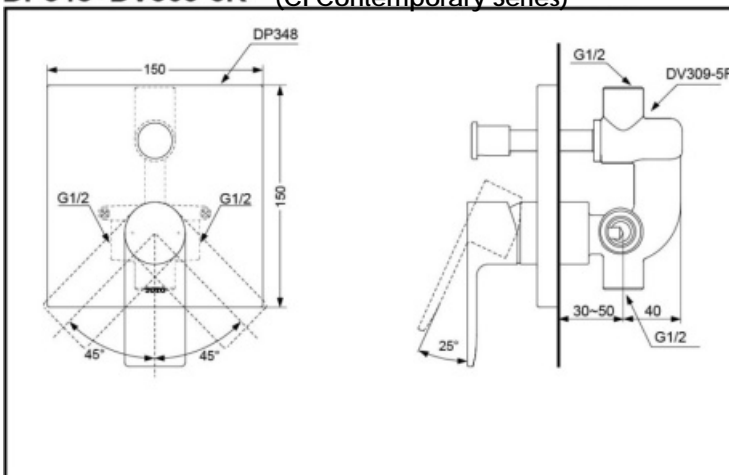

DP349/DV311-2R
(ON/OFF switch)

DP348/DV309-5R
(2 spray switch/
ON/OFF switch)

FEATURES

- Elegant profile creates simple bathing environment.
- Clean vivid appearance design.

Wall-Mounted Panel/ Valve Cartridge
DP349+DV311-2R (CI Contemporary Series)

*TOTO公司保留对其产品规格和尺寸更改的权利。届时，恕不另行通知。

Wall-Mounted Panel/ Valve Cartridge
DP348+DV309-5R (CI Contemporary Series)

*TOTO(CHINA) CO.,LTD. All rights reserved.

SPECIFICS

Water Supply:

0.05MPa(dynamic pressure) ~
0.75MPa(static pressure)