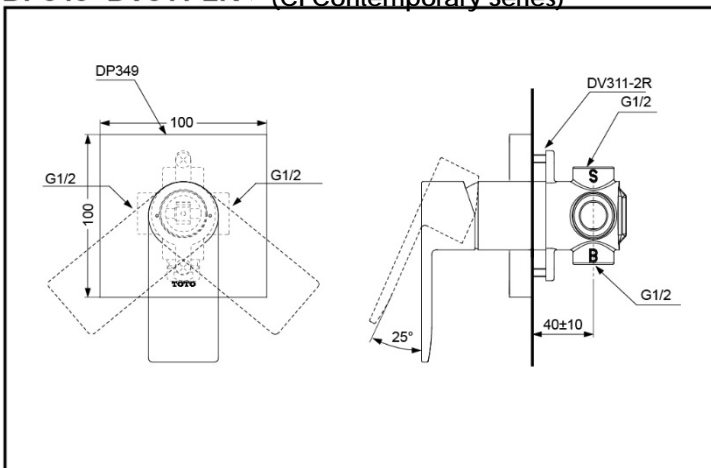

DP349/DV311-2R
(ON/OFF switch)

DP348/DV309-5R
(2 spray switch/
ON/OFF switch)

FEATURES

- Elegant profile creates simple bathing environment.
- Clean vivid appearance design.

Wall-Mounted Panel/ Valve Cartridge
DP349+DV311-2R (CI Contemporary Series)

*TOTO公司保留对其产品规格和尺寸更改的权利。届时，恕不另行通知。

Wall-Mounted Panel/ Valve Cartridge
DP348+DV309-5R (CI Contemporary Series)

*TOTO(CHINA) CO.,LTD. All rights reserved.

SPECIFICS

Water Supply:

0.05MPa(dynamic pressure) ~
0.75MPa(static pressure)