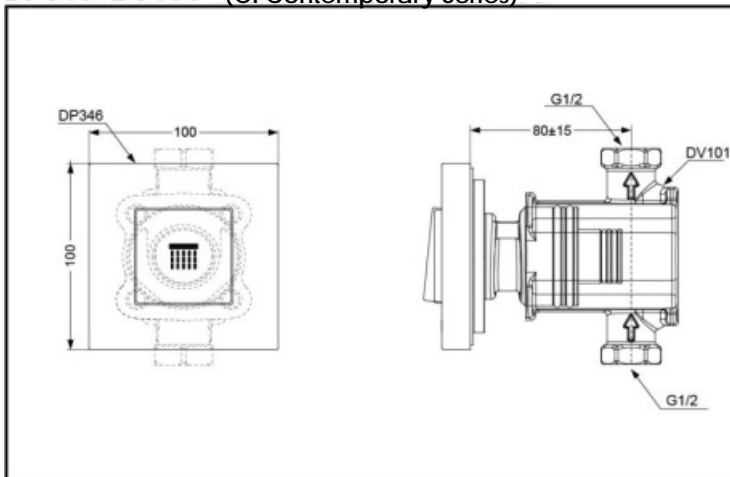

DP346/DV101
(ON/OFF switch)

FEATURES

- Elegant profile creates simple bathing environment.
- Clean vivid appearance design.

DP346+DV101 Wall-Mounted Panel/ Valve Cartridge
(CI Contemporary Series)

*TOTO(CHINA) CO.,LTD. All rights reserved.

SPECIFICS

Water Supply:

0.05MPa(dynamic pressure) ~
0.75MPa(static pressure)

OTHERS

Series: CI Contemporary Series