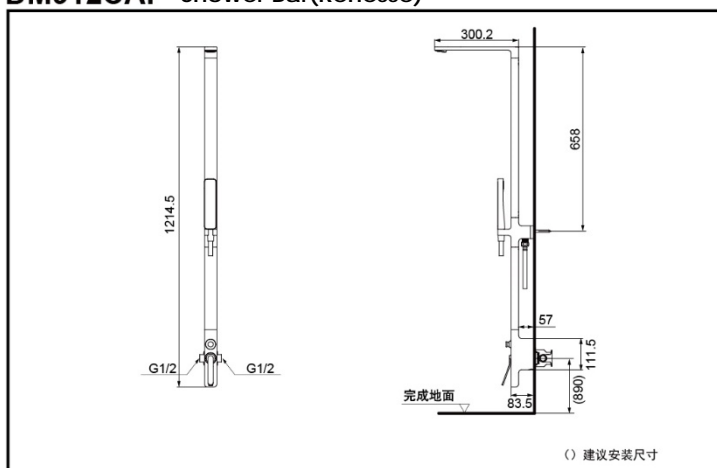

TOTO

Shower Bar

DM912CAF

DM912CAF

Reduce
The Water Shower

Aerial

Aerial
Handshower

FEATURES

DM912CAF Shower Bar(Renese)

* TOTO公司保留对其产品规格和尺寸更改的权利。届时，恕不另行通知。

*TOTO(CHINA) CO.,LTD. All rights reserved.

SPECIFICS

Water Supply:
0.05MPa(dynamic pressure)~
1.0MPa(static pressure)

OTHERS

Series: Renese