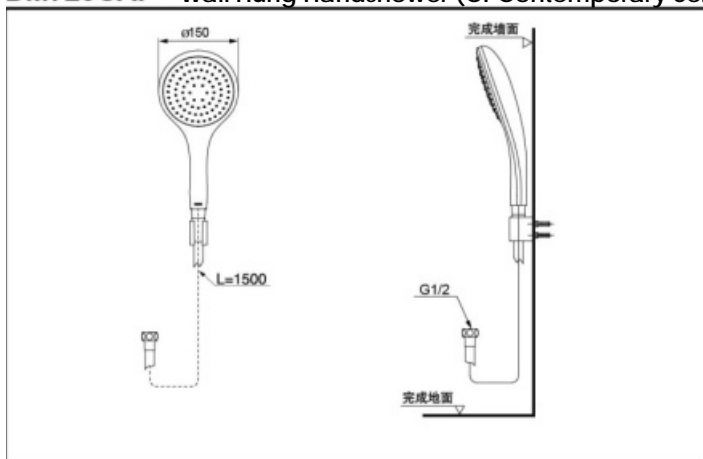

DM720CAF
DM720CAF1

Reduce
The Water

Aerial
Handshower

FEATURES

- Clean and gorgeous profile creates a neat bathing environment.
- Clean and vivid profile.
- Aerial handshower makes showing more comfortable with less water consumption.

DM720CAF Wall Hung Handshower (CI Contemporary Series)

DM720CAF1 Wall Hung Handshower (CI Contemporary Series)

SPECIFICS

Size:

DM720CAF: $\Phi 150\text{mm}$

DM720CAF1: $\Phi 120\text{mm}$

Water Supply :

0.05MPa(dynamic pressure) ~

0.75MPa(static pressure)

OTHERS

Recommend Fittings:

Wall hung faucet:

Urbanique : DM347/DM348

Camille : DM343/DM344

: DM409/DM405/

DM341/DM342