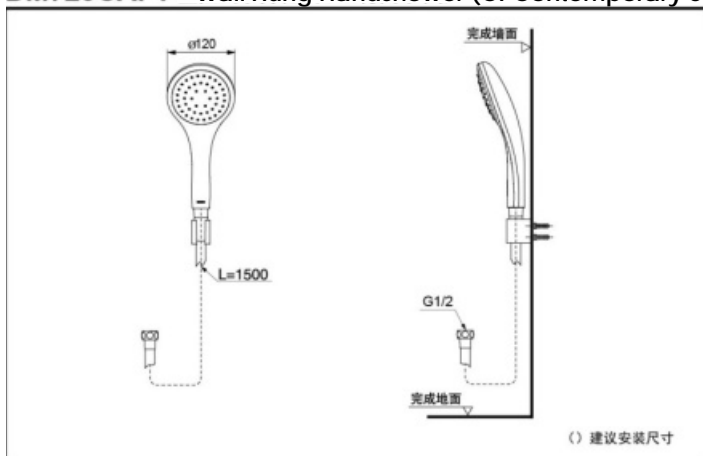

DM720CAF
DM720CAF1

Reduce
The Water

Aerial
Handshower

FEATURES

- Clean and gorgeous profile creates a neat bathing environment.
- Clean and vivid profile.
- Aerial handshower makes showing more comfortable with less water consumption.

DM720CAF Wall Hung Handshower (CI Contemporary Series)

DM720CAF1 Wall Hung Handshower (CI Contemporary Series)

SPECIFICS

Size:

DM720CAF: $\Phi 150\text{mm}$

DM720CAF1: $\Phi 120\text{mm}$

Water Supply :

0.05MPa(dynamic pressure) ~

0.75MPa(static pressure)

OTHERS

Recommend Fittings:

Wall hung faucet:

Urbanique : DM347/DM348

Camille : DM343/DM344

: DM409/DM405/

DM341/DM342