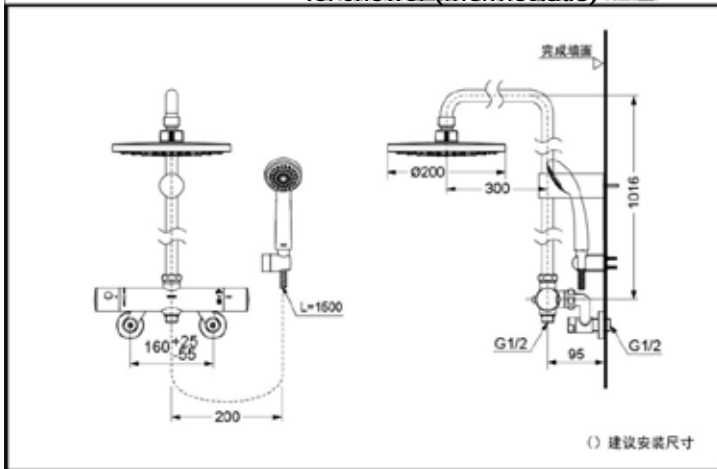

DM413C

FEATURES

- Simple and gorgeous design
- Easy to use.
- Thermostatic water for a more comfortable bathing experience.

DM413C+DM707CFR Single-handle Wall-hung Mixing Faucet for Shower (Thermostatic)

*TOTO(CHINA) CO.,LTD. All rights reserved.

SPECIFICS

Water Supply:
0.07MPa(dynamic pressure) ~
0.5MPa(static pressure)

OTHERS

Recommend fittings:
Handshower DM707CFR