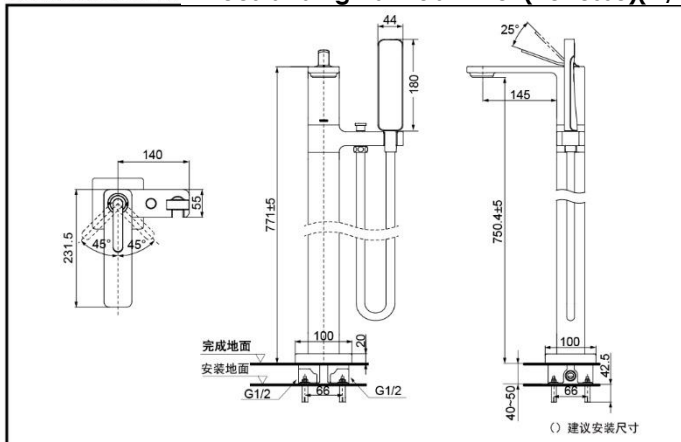

DM365CAFR

**Reduce
The Water**

**Aerial
Handshower**

FEATURES

- Simple, elegant and graceful new design freestanding bathtub mixer.
- Luxury high-quality mirror surface manufacturing.
- Easy use with flexible and comfortable operating feeling.
- Aerial handshower creates a comfortable bathing experience with water flow filled with foam while still saves water.

DM365CAFR Freestanding Bathtub Mixer (Renesse)(w/ handshower)

*TOTO公司保留对其产品规格和尺寸更改的权利。届时，恕不另行通知。

*TOTO(CHINA) CO.,LTD. All rights reserved.

SPECIFICS

Water Supply:

0.05MPa(dynamic pressure)~
1MPa(static pressure)

Water Efficiency:

Grade3(Hand Shower)

OTHERS

Series: Renesse

Recommend Fittings:

bathtub PJY1704HPW

seamless bathtubPAY1796HPW