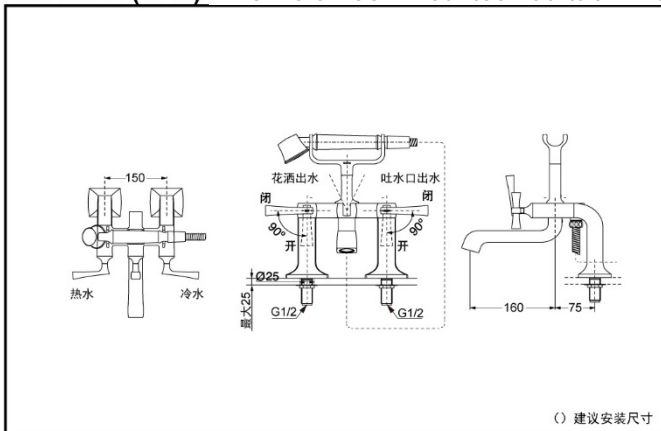

TOTO

Two-Hole Deck-Mounted Bathtub Mixer

DM208CF(chromium)
DM208CF#PG(gold)

DM208ACF(chromium)
DM208ACF#PG(gold)

DM208CF
DM208CF#PG
DM208ACF
DM208ACF#PG

FEATURES

- Smooth curves and surfaces show a soft beauty.
- Simple and elegant lever handle
- Classical and graceful cross handle
- Unique aerial technology offers a comfortable experience with smooth water flow which maintains the strength while keeps soft touch with a low consumption.

DM208CF(#PG) Two-Hole Deck-Mounted Bathtub Mixer (CII series)

*TOTO公司保留对其产品规格和尺寸更改的权利。届时，恕不另行通知。

SPECIFICS

Water Supply:

0.05MPa(dynamic pressure)~
0.75MPa(static pressure)

DM208ACF(#PG) Two-Hole Deck-Mounted Bathtub Mixer (CII series)