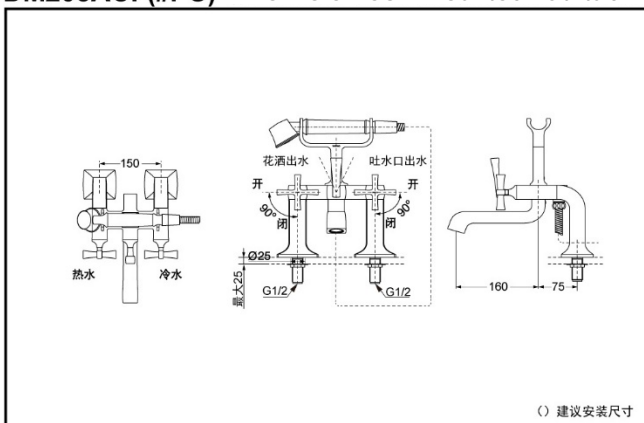

TOTO

Two-Hole Deck-Mounted Bathtub Mixer

DM208CF(chromium)
DM208CF#PG(gold)

DM208ACF(chromium)
DM208ACF#PG(gold)

DM208CF
DM208CF#PG
DM208ACF
DM208ACF#PG

FEATURES

- Smooth curves and surfaces show a soft beauty.
- Simple and elegant lever handle
- Classical and graceful cross handle
- Unique aerial technology offers a comfortable experience with smooth water flow which maintains the strength while keeps soft touch with a low consumption.

DM208CF(#PG) Two-Hole Deck-Mounted Bathtub Mixer (CII series)

*TOTO公司保留对其产品规格和尺寸更改的权利。届时，恕不另行通知。

SPECIFICS

Water Supply:

0.05MPa(dynamic pressure)~
0.75MPa(static pressure)

DM208ACF(#PG) Two-Hole Deck-Mounted Bathtub Mixer (CII series)