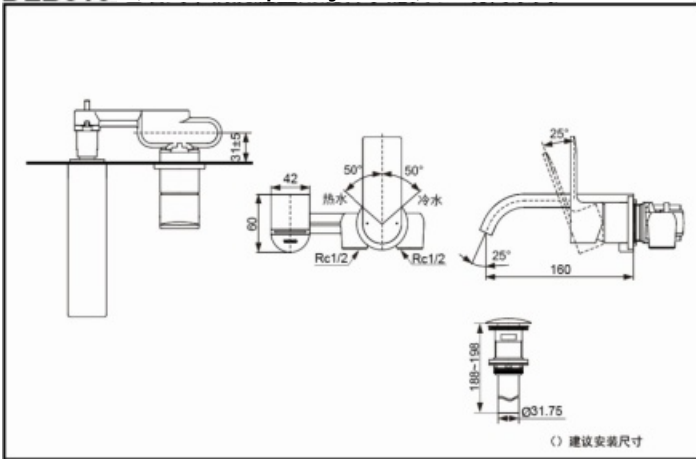

DLB310

DLB310-1

FEATURES

- Decorate the space with elegant curves.
- Comfortable cascading water.
- Simple and gorgeous profile.

Wall-Mounted Single-Handle Lavatory Mixer

DLB310 (CI Contemporary Series)

Wall-Mounted Single-Handle Lavatory Mixer

DLB310-1 (CI Contemporary Series)

SPECIFICS

Water Supply:

0.05MPa(dynamic pressure)~
0.75MPa(static pressure)

OTHERS

Series: CI Contemporary Series

*TOTO公司保留对其产品规格和尺寸更改的权利。届时，恕不另行通知。
TOTO(CHINA) CO.,LTD. All rights reserved.