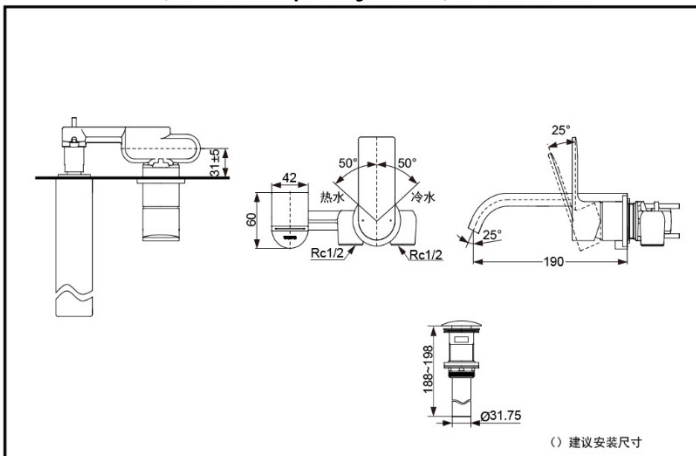

DLB310

DLB310-1

FEATURES

- Decorate the space with elegant curves.
- Comfortable cascading water.
- Simple and gorgeous profile.

Wall-Mounted Single-Handle Lavatory Mixer

DLB310 (CI Contemporary Series)

Wall-Mounted Single-Handle Lavatory Mixer

DLB310-1 (CI Contemporary Series)

SPECIFICS

Water Supply:

0.05MPa(dynamic pressure)~
0.75MPa(static pressure)

OTHERS

Series: CI Contemporary Series

*TOTO公司保留对其产品规格和尺寸更改的权利。届时，恕不另行通知。
TOTO(CHINA) CO.,LTD. All rights reserved.