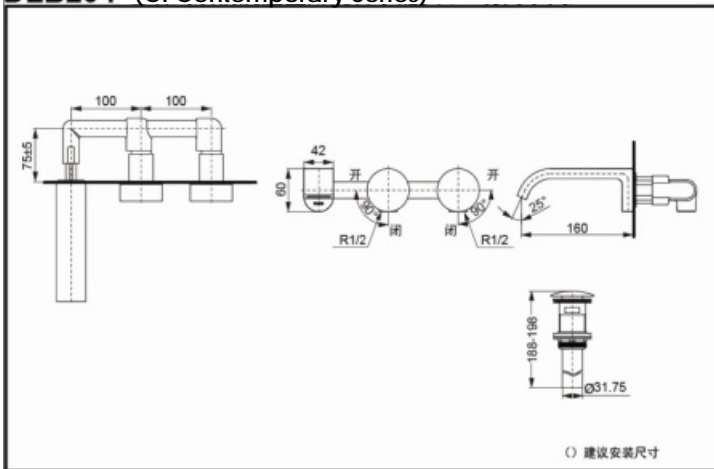

DLB204

DLB204-1

FEATURES

- Decorate the space with elegant curves.
- Comfortable cascading water.
- Simple and gorgeous profile.

Wall-Mounted Two-Handle Lavatory Mixer

DLB204 (CI Contemporary Series)

Wall-Mounted Two-Handle Lavatory Mixer

DLB204-1 (CI Contemporary Series)

SPECIFICS

Water Supply:

0.05MPa(dynamic pressure) ~
0.75MPa(static pressure)

OTHERS

Series: CI Contemporary Series