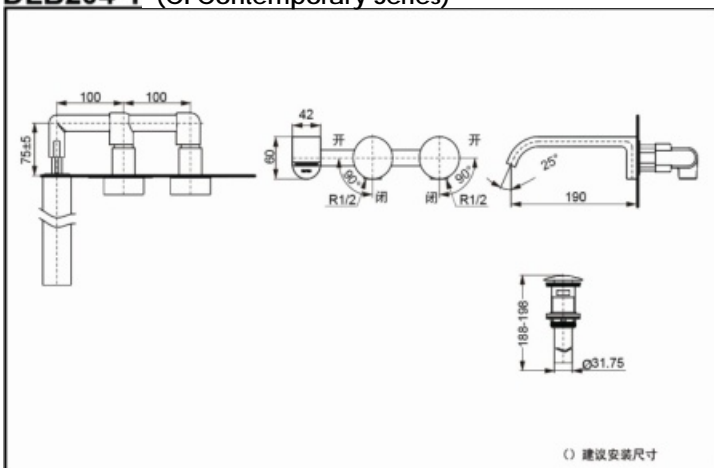

DLB204

DLB204-1

FEATURES

- Decorate the space with elegant curves.
- Comfortable cascading water.
- Simple and gorgeous profile.

Wall-Mounted Two-Handle Lavatory Mixer

DLB204 (CI Contemporary Series)

Wall-Mounted Two-Handle Lavatory Mixer

DLB204-1 (CI Contemporary Series)

SPECIFICS

Water Supply:

0.05MPa(dynamic pressure) ~
0.75MPa(static pressure)

OTHERS

Series: CI Contemporary Series