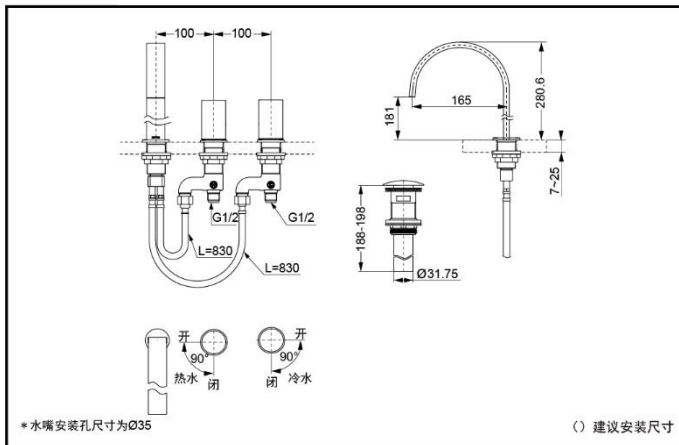

DL225S

DL225-1S
vessel

FEATURES

- Decorate the space with elegant curves.
- Comfortable cascading water.
- Simple and gorgeous profile.

DL225S 8 Inch Two-Handle Lavatory Mixer (CI Contemporary Series)

*TOTO公司保留对其产品规格和尺寸更改的权利。届时，恕不另行通知。

DL225-1S 8 Inch Two-Handle Lavatory Mixer (CI Contemporary Series)

*TOTO公司保留对其产品规格和尺寸更改的权利。届时，恕不另行通知。

*TOTO(CHINA) CO.,LTD. All rights reserved.

SPECIFICS

Water Supply:
0.05MPa(dynamic pressure)~
0.75MPa(static pressure)
Water Efficiency:
Grade2