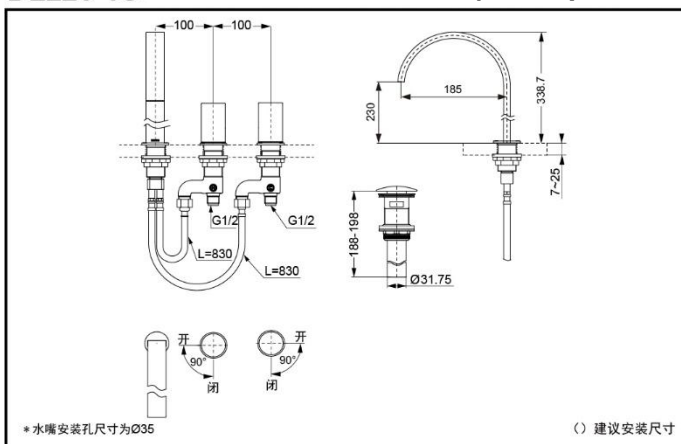

DL225S

DL225-1S
vessel

FEATURES

- Decorate the space with elegant curves.
- Comfortable cascading water.
- Simple and gorgeous profile.

DL225S 8 Inch Two-Handle Lavatory Mixer (CI Contemporary Series)

*TOTO公司保留对其产品规格和尺寸更改的权利。届时，恕不另行通知。

DL225-1S 8 Inch Two-Handle Lavatory Mixer (CI Contemporary Series)

*TOTO公司保留对其产品规格和尺寸更改的权利。届时，恕不另行通知。

*TOTO(CHINA) CO.,LTD. All rights reserved.

SPECIFICS

Water Supply:
0.05MPa(dynamic pressure)~
0.75MPa(static pressure)
Water Efficiency:
Grade2