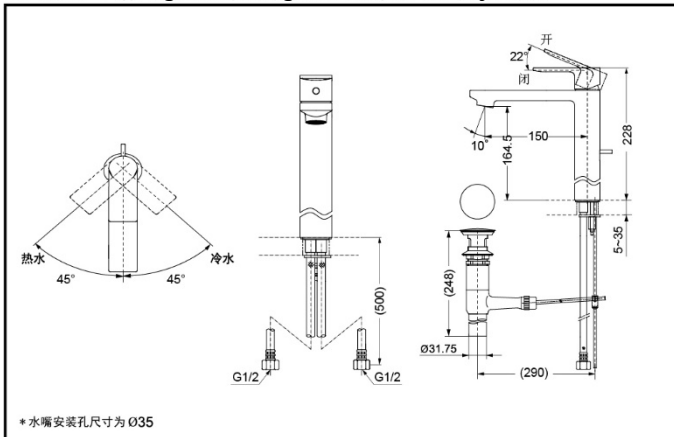

TOTO

Single-hole Single-Handle Lavatory Mixer

DL368
DL368-1
DL368-2
w/ Drainage Fittings

DL368

DL368-1
for embedded
lavatory

DL368-2
for console lavatory

Reduce
The Water

Aerial

DL368 Single-hole Single-handle Lavatory Mixer (CI Contemporary Series)

*水嘴安装孔尺寸为 $\varnothing 35$

*TOTO公司保留对其产品规格和尺寸更改的权利。届时，恕不另行通知。

DL368-1 Single-hole Single-handle Lavatory Mixer (CI Contemporary Series)

*水嘴安装孔尺寸为 $\varnothing 35$

*TOTO公司保留对其产品规格和尺寸更改的权利。届时，恕不另行通知。

*TOTO(CHINA) CO.,LTD. All rights reserved.

SPECIFICS

Water Supply :
0.05MPa(dynamic pressure)~
0.75MPa(static pressure)

OTHERS

Series: CI Contemporary Series

DL368-2 Single-hole Single-handle Lavatory Mixer (CI Contemporary Series)

* TOTO公司保留对其产品规格和尺寸更改的权利。届时，恕不另行通知。
* TOTO(CHINA) CO.,LTD. All rights reserved.