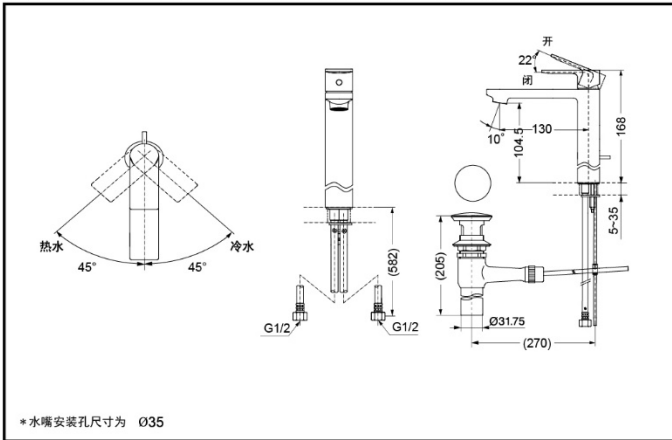

TOTO

Single-hole Single-Handle Lavatory Mixer

DL368
DL368-1
DL368-2
w/ Drainage Fittings

DL368

DL368-1
for embedded
lavatory

DL368-2
for console lavatory

Reduce
The Water

Aerial

DL368 Single-hole Single-handle Lavatory Mixer (CI Contemporary Series)

*水嘴安装孔尺寸为 $\varnothing 35$

*TOTO公司保留对其产品规格和尺寸更改的权利。届时，恕不另行通知。

DL368-1 Single-hole Single-handle Lavatory Mixer (CI Contemporary Series)

*水嘴安装孔尺寸为 $\varnothing 35$

*TOTO公司保留对其产品规格和尺寸更改的权利。届时，恕不另行通知。

*TOTO(CHINA) CO.,LTD. All rights reserved.

SPECIFICS

Water Supply :
0.05MPa(dynamic pressure)~
0.75MPa(static pressure)

OTHERS

Series: CI Contemporary Series

DL368-2 Single-hole Single-handle Lavatory Mixer (CI Contemporary Series)

* TOTO公司保留对其产品规格和尺寸更改的权利。届时，恕不另行通知。
* TOTO(CHINA) CO.,LTD. All rights reserved.