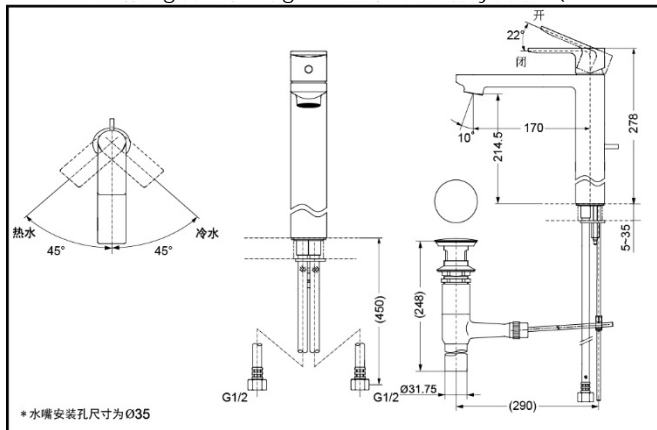

DL368 Single-hole Single-handle Lavatory Mixer (CI Contemporary Series)

*水嘴安装孔尺寸为 $\varnothing 35$

*TOTO公司保留对其产品规格和尺寸更改的权利。届时，恕不另行通知。

DL368-1 Single-hole Single-handle Lavatory Mixer (CI Contemporary Series)

*水嘴安装孔尺寸为 $\varnothing 35$

*TOTO公司保留对其产品规格和尺寸更改的权利。届时，恕不另行通知。

*TOTO(CHINA) CO.,LTD. All rights reserved.

SPECIFICS

Water Supply :
0.05MPa(dynamic pressure)~
0.75MPa(static pressure)

OTHERS

Series: CI Contemporary Series

DL368-2 Single-hole Single-handle Lavatory Mixer (CI Contemporary Series)

* TOTO公司保留对其产品规格和尺寸更改的权利。届时，恕不另行通知。
* TOTO(CHINA) CO.,LTD. All rights reserved.