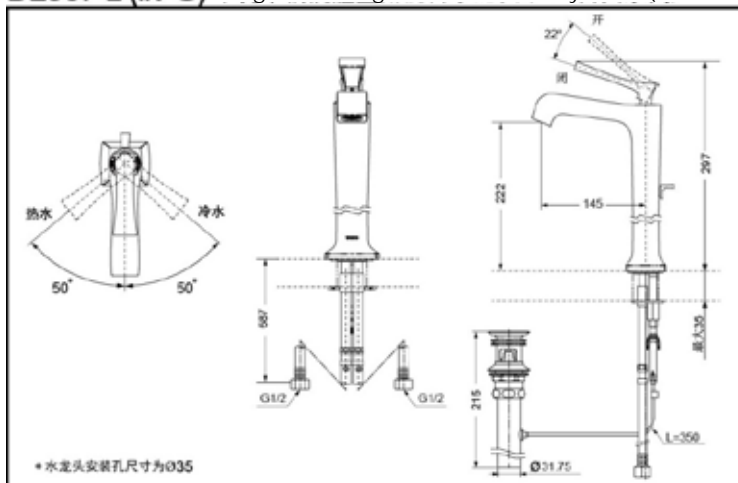

TOTO

Single-hole Single-handle Lavatory Mixer

DL367-2
DL367-2#PG
w/ Drainage Fittings

DL367-2 (chromium)
DL367-2#PG (gold)

Reduce
The Water

Aerial

FEATURES

- Simple surfaces harmonize well with the complex shape.
- Smooth curves and surfaces show a soft beauty.
- Special vivid appearance.
- Aerial shower technology with a low consumption.

DL367-2 (#PG) Single-hole Single-handle Lavatory Mixer (CII classical series)

*TOTO(CHINA) CO.,LTD. All rights reserve.

SPECIFICS

Water Supply :
0.05MPa(dynamic pressure) ~
0.75MPa(static pressure)

OTHERS