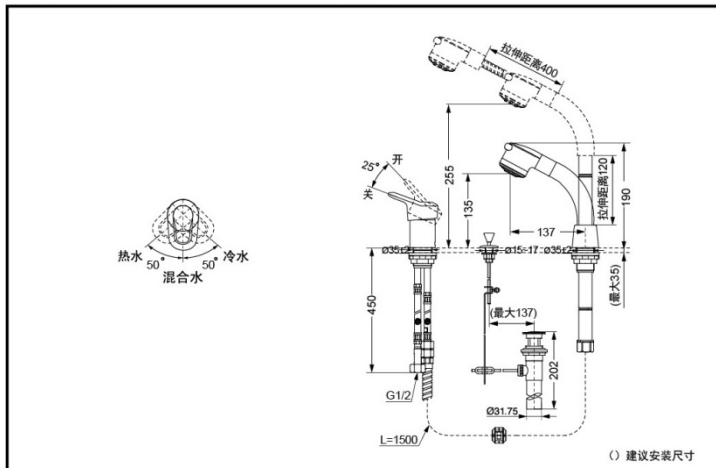

TOTO

Mixing Lavatory Faucet for Dresser

DL361C

DL361C

FEATURES

- Removable showerhead offers a thorough bathing experience.
 - The faucet can offer an appropriate height by adjusting the shower bar to meet different consumers's needs.
 - Aerial water and shower available for choose.
 - Hollow handle offers a convenient operation experience without usual slipping troubles
- Whole heat-resistant faucet body avoid accidents.
- Can be used with clients' countertops.

DL361C Mixing Lavatory Faucet for Dresser

*TOTO(CHINA) CO.,LTD. All rights reserve.

SPECIFICS

Water Supply :
0.05MPa (dynamic pressure)
~0.75MPa (static pressure)

Water Spout :
two mode
(shower, aerial water)

Drainage fittings:
come with the package