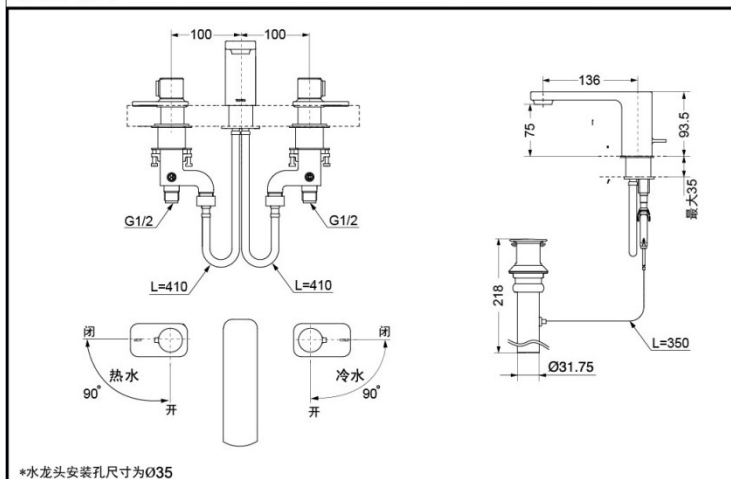

DL227E

Reduce
The Water

Aerial

FEATURES

- Electroplating surfaces manufactured with delicate technology create a perfect mirror effect.
- Simple handles are quite easy to operate.
- Bubble water spout out of the faucet in a beautiful curve with no splash
- Durable ceramic disk valve cartridge
- Aerial shower technology with a low consumption.

DL227E 8 Inch Two-handle Lavatory Faucet

*TOTO(CHINA) CO.,LTD. All rights reserve.

SPECIFICS

Water Supply :
0.05MPa(dynamic pressure) ~
0.75MPa(static pressure)

OTHERS

Series: Renesse Series