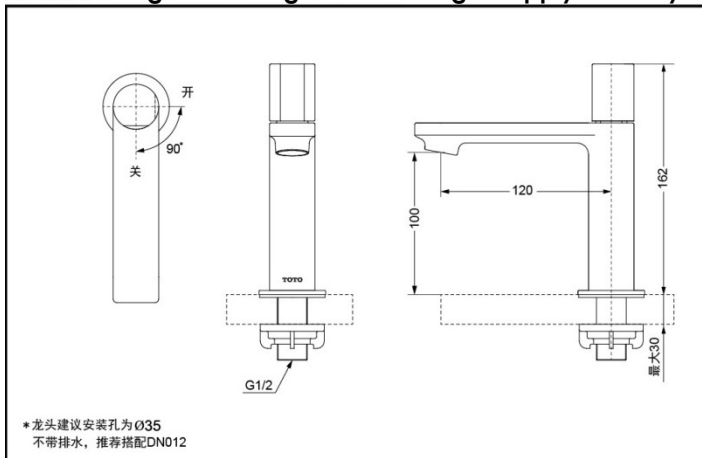

DL104

DL104-1

Reduce
The Water

Aerial

FEATURES

- Single-handle faucet for brand new design lavatory.
- Elegant, gracious contemporary design.
- Easy to use.

DL104 Single-hole Single-handle Single-supply Lavatory Faucet

Single-hole Single-handle Single-supply Lavatory Faucet

DL104-1 (for Vessel Toilet)

SPECIFICS

Water Supply:

0.05MPa(dynamic pressure) ~
0.75MPa(static pressure)

OTHERS

Series: CI Modern Series

Recommend fittings :

Lavatory for DL104: LW1634B/
LW1635B

Lavatory for DL104-1: LW1734B