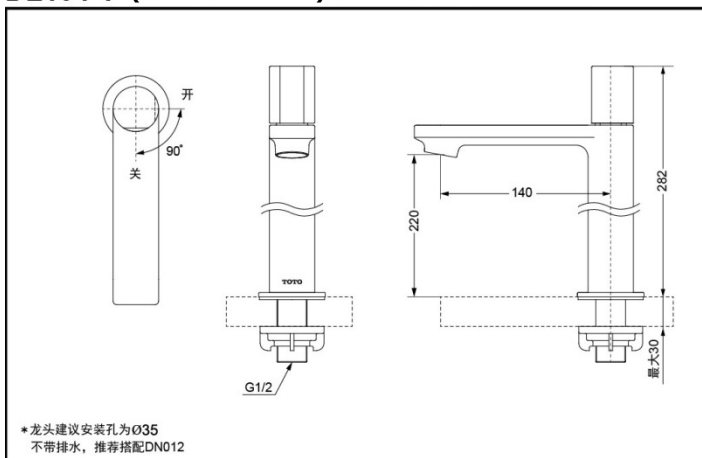

DL104

DL104-1

Reduce
The Water

Aerial

FEATURES

- Single-handle faucet for brand new design lavatory.
- Elegant, gracious contemporary design.
- Easy to use.

DL104 Single-hole Single-handle Single-supply Lavatory Faucet

Single-hole Single-handle Single-supply Lavatory Faucet

DL104-1 (for Vessel Toilet)

SPECIFICS

Water Supply:

0.05MPa(dynamic pressure) ~
0.75MPa(static pressure)

OTHERS

Series: CI Modern Series

Recommend fittings :

Lavatory for DL104: LW1634B/
LW1635B

Lavatory for DL104-1: LW1734B