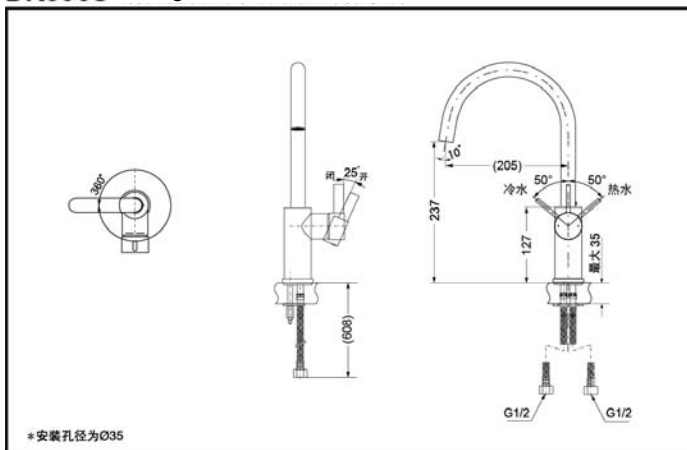

TOTO

Kitchen Faucet

DK306S

DK306S

AERIAL WATER
SHOWER SAVING

FEATURES

- 360° rotating spout specially designed for kitchen use.
- Durable imported ceramic valve cartridge.
- Concealed bubbler, more beautiful.

DK306S Single-handle Kitchen Faucet

*TOTO(CHINA) CO.,LTD. All rights reserved.

SPECIFICS

Water Supply:

0.05MPa(dynamic pressure)

~0.75MPa(static pressure)

OTHERS

Spout: w/ bubbler