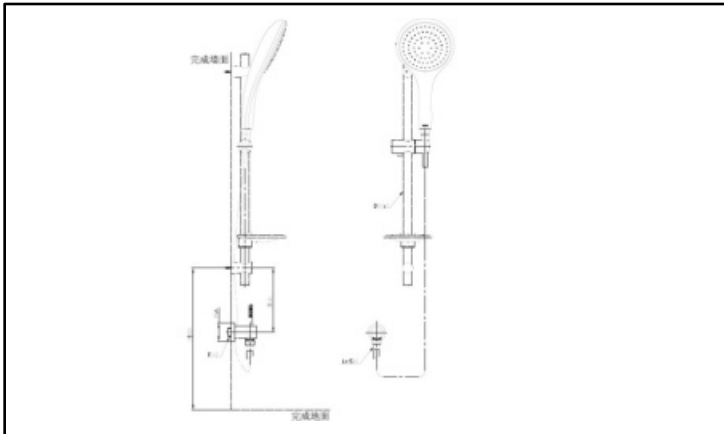

DBX129CAF
DBX129CAF1

Reduce
The Water

Aerial
Handshower

Reduce The Water Aerial Handshower

FEATURES

- Clean and gorgeous profile creates a neat bathing environment.
- Clean and vivid profile.
- Aerial handshower makes showing more comfortable with less water consumption.

DBX129CAF Wall-Mounted Handshower

DBX129CAF1 Wall-Mounted Handshower

SPECIFICS

Size:

DBX129CAF: $\Phi 150\text{mm}$

DBX129CAF1: $\Phi 120\text{mm}$

Water Supply:

0.05MPa(dynamic pressure) ~