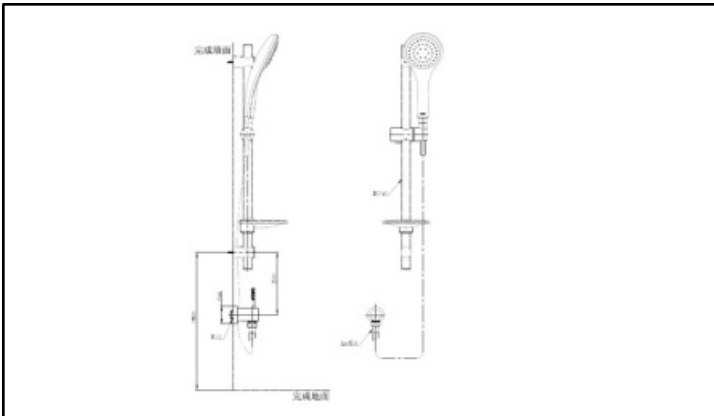

DBX129CAF
DBX129CAF1

Reduce
The Water

Aerial
Handshower

Reduce The Water Aerial Handshower

FEATURES

- Clean and gorgeous profile creates a neat bathing environment.
- Clean and vivid profile.
- Aerial handshower makes showing more comfortable with less water consumption.

DBX129CAF Wall-Mounted Handshower

DBX129CAF1 Wall-Mounted Handshower

SPECIFICS

Size:

DBX129CAF: $\Phi 150\text{mm}$

DBX129CAF1: $\Phi 120\text{mm}$

Water Supply:

0.05MPa(dynamic pressure) ~