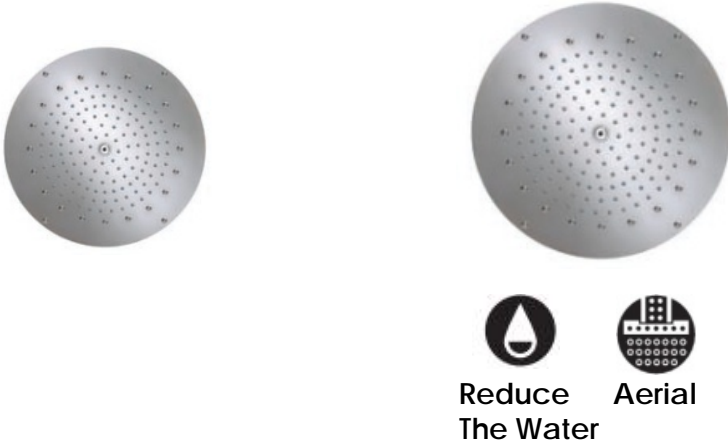

DBX123C

DBX126C

### FEATURES

- Simple lines create an advanced bathing environment.
- Comfortable large size showerhead takes a rainfall spraying design.
- Extremely thin showerhead is only 2mm in thickness.
- Italy imported.