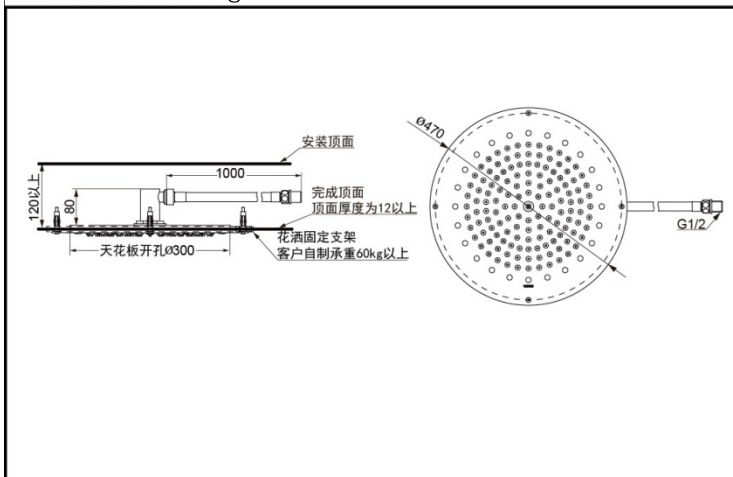

DBX126C Ceiling-Mounted Overhead Shower

*TOTO(CHINA) CO.,LTD. All rights reserved.