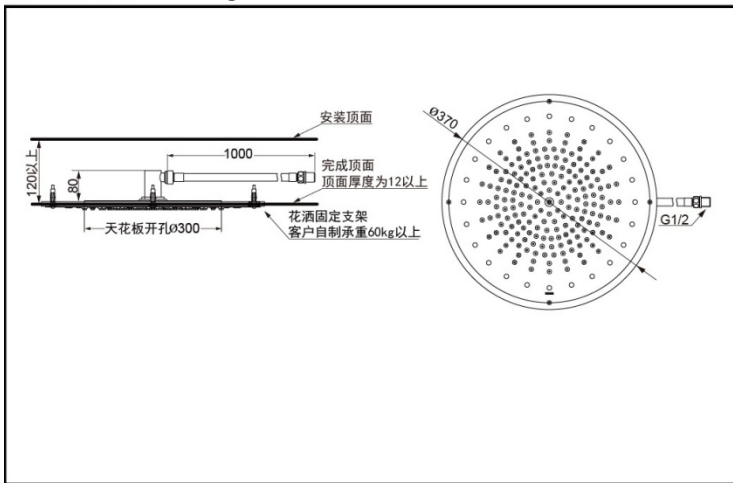

### FEATURES

- Simple lines create an advanced bathing environment.
- Comfortable large size showerhead takes a rainfall spraying design.
- Extremely thin showerhead is only 2mm in thickness.
- Italy imported.

### SPECIFICS

Size:

DBX123C:  $\varnothing 370\text{mm}$

DBX126C:  $\varnothing 470\text{mm}$

Water Supply:

0.1MPa(dynamic pressure)

~0.75MPa(static pressure)