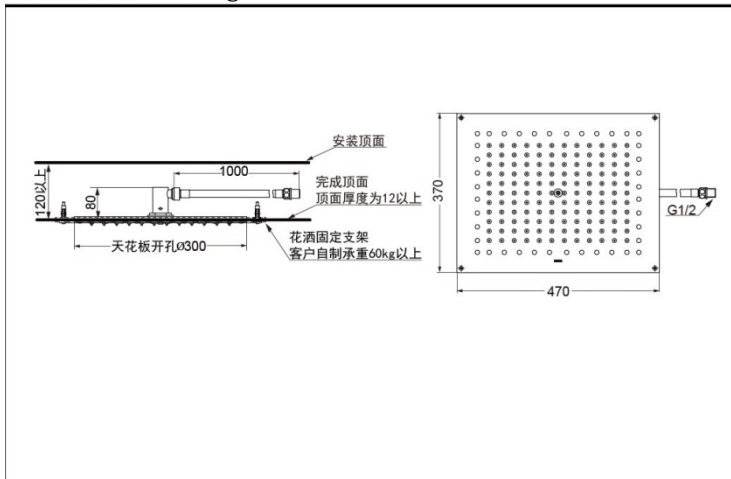

DBX122C

DBX127C

Reduce  
The Water

Aerial

### FEATURES

- Simple lines create an advanced bathing environment.
- Comfortable large size showerhead takes a rainfall spraying design.
- Extremely thin showerhead is only 2mm in thickness.
- Italy imported.

### SPECIFICS

Size:

DBX122C: 470\*370mm

DBX127C: 570\*470 mm

Water Supply:

0.1MPa(dynamic pressure)

~0.75MPa(static pressure)

**DBX127C** Ceiling-Mounted Overhead Shower