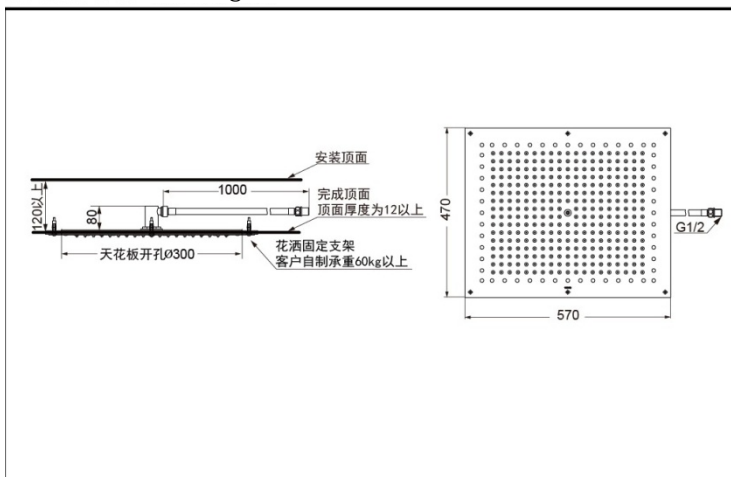

### FEATURES

- Simple lines create an advanced bathing environment.
- Comfortable large size showerhead takes a rainfall spraying design.
- Extremely thin showerhead is only 2mm in thickness.
- Italy imported.

### SPECIFICS

Size:

DBX122C: 470\*370mm

DBX127C: 570\*470 mm

Water Supply:

0.1MPa(dynamic pressure)

~0.75MPa(static pressure)

**DBX127C** Ceiling-Mounted Overhead Shower