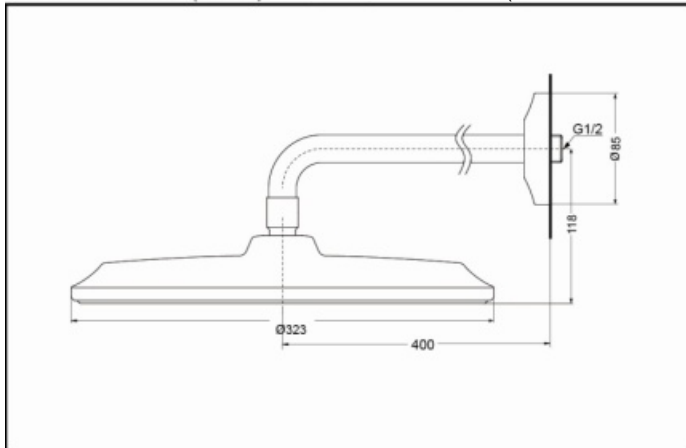

DBX121CAM(chromium)
DBX121CAM#PG(gold)

DBX120CAM(chromium)
DBX120CAM#PG(gold)

Reduce
The Water

Aerial
Pulse

DBX121CAM
DBX121CAM#PG

DBX120CAM
DBX120CAM#PG

FEATURES

- Smooth curves and profiles make a sensitive and graceful classical feel.
- Aerial Pulse, which offers outstanding comfort while using little water, promotes bathing experience with pulse droplet massage.

DBX121CAM (#PG) Wall-Mounted Shower (CII Classical Series)