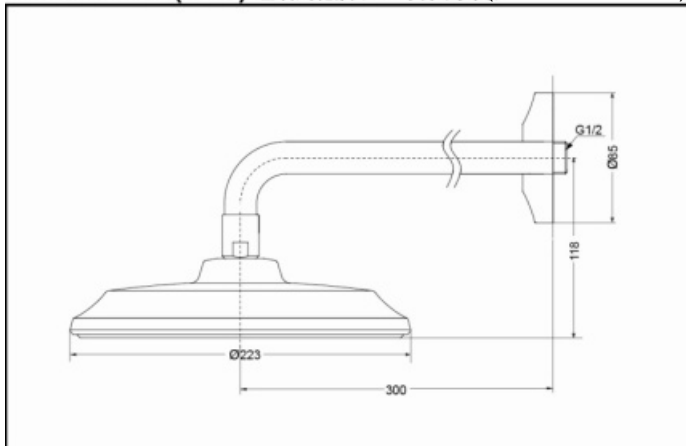

### SPECIFICS

Size:

DBX121CAM(#PG) :  $\Phi$ 300mm

DBX120CAM(#PG) :  $\Phi$ 200mm

Water Supply:

0.05MPa(dynamic pressure)

~0.75MPa(static pressure)