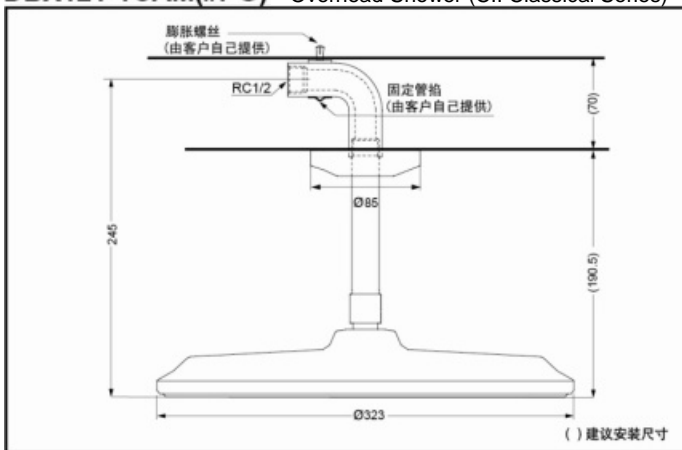

DBX121-1CAM(chromium)
DBX121-1CAM#PG(gold)

DBX120-1CAM(chromium)
DBX120-1CAM#PG(gold)

DBX121-1CAM
DBX121-1CAM#PG

DBX120-1CAM
DBX120-1CAM#PG

Reduce
The Water

Aerial
Pulse

FEATURES

- Smooth curves and profiles make a sensitive and graceful classical feel.
- Aerial Pulse, which offers outstanding comfort while using little water, promotes bathing experience with pulse droplet massage.

DBX121-1CAM(#PG) Overhead Shower (CII Classical Series)

DBX120-1CAM(#PG) Overhead Shower (CII Classical Series)

SPECIFICS

Size:

DBX121-1CAM(#PG): Φ 300mm

DBX120-1CAM(#PG): Φ 200mm

Water supply:

0.05MPa(dynamic pressure)