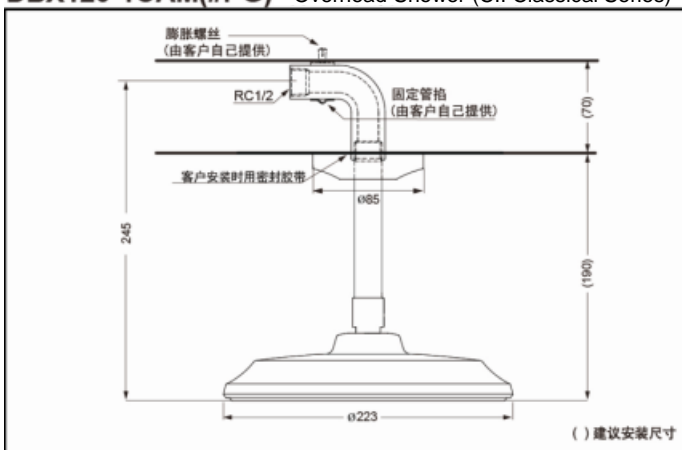

DBX121-1CAM(chromium)
DBX121-1CAM#PG(gold)

DBX120-1CAM(chromium)
DBX120-1CAM#PG(gold)

DBX121-1CAM
DBX121-1CAM#PG

DBX120-1CAM
DBX120-1CAM#PG

Reduce
The Water

Aerial
Pulse

FEATURES

- Smooth curves and profiles make a sensitive and graceful classical feel.
- Aerial Pulse, which offers outstanding comfort while using little water, promotes bathing experience with pulse droplet massage.

DBX121-1CAM(#PG) Overhead Shower (CII Classical Series)

DBX120-1CAM(#PG) Overhead Shower (CII Classical Series)

SPECIFICS

Size:

DBX121-1CAM(#PG): Φ 300mm

DBX120-1CAM(#PG): Φ 200mm

Water supply:

0.05MPa(dynamic pressure)