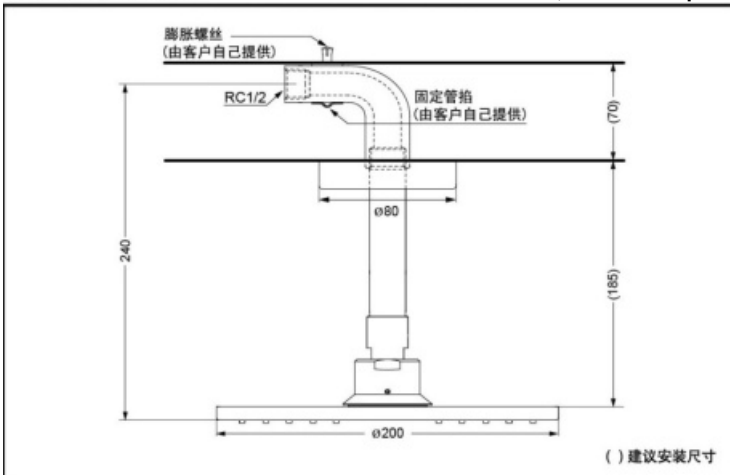

DBX119CAM

DBX119-1CAM

Reduce
The Water

Aerial
Pulse

FEATURES

- Elegant profile creates a simple bathing environment.
- Aerial Pulse, which offers outstanding comfort while using little water, promotes bathing experience with pulse droplet massage.

DBX119CAM Wall-Mounted Showerhead (CI Contemporary Series)

DBX119-1CAM Wall-Mounted Showerhead (CI Contemporary Series)

SPECIFICS

Size: $\Phi 200\text{mm}$

Water Supply:

0.05MPa(dynamic pressure)

-0.75MPa(static pressure)