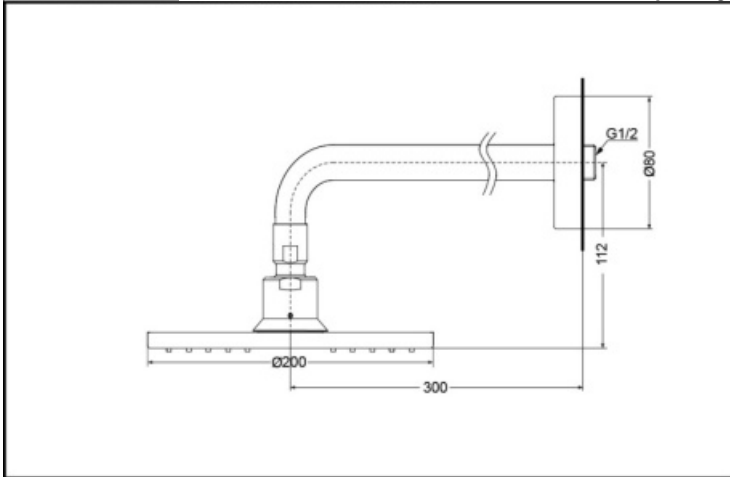

DBX119CAM

DBX119-1CAM

Reduce
The Water

Aerial
Pulse

FEATURES

- Elegant profile creates a simple bathing environment.
- Aerial Pulse, which offers outstanding comfort while using little water, promotes bathing experience with pulse droplet massage.

DBX119CAM Wall-Mounted Showerhead (CI Contemporary Series)

DBX119-1CAM Wall-Mounted Showerhead (CI Contemporary Series)

SPECIFICS

Size: $\Phi 200\text{mm}$

Water Supply:

0.05MPa(dynamic pressure)

-0.75MPa(static pressure)